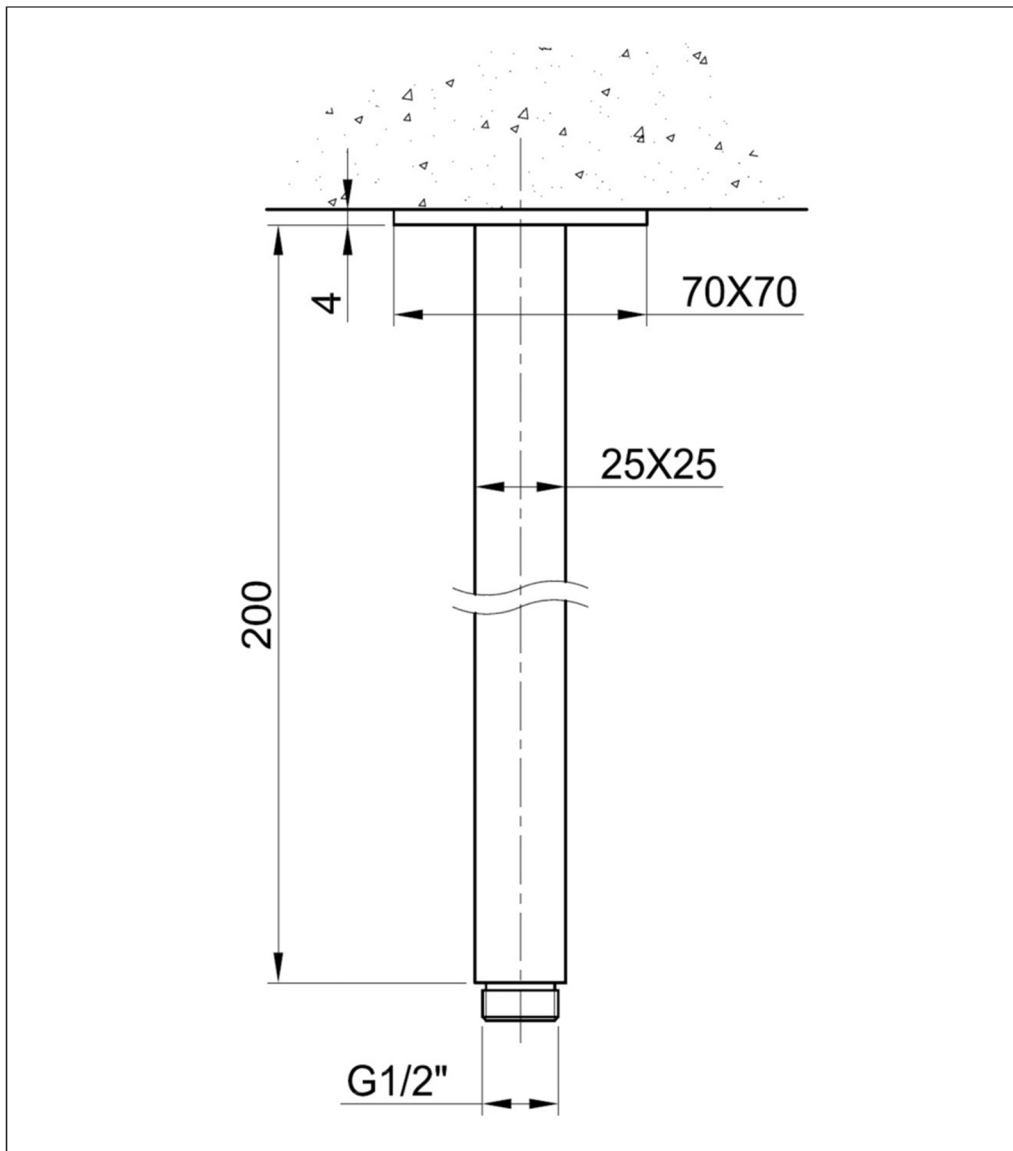

Technical Data Sheet

Product range: INOX

Product code: IX2015

Finishes Available: Stainless Steel

Min Pressure:

N/A

Approvals:

N/A

Connections:

G 1/2"

Warranty:

15 Years