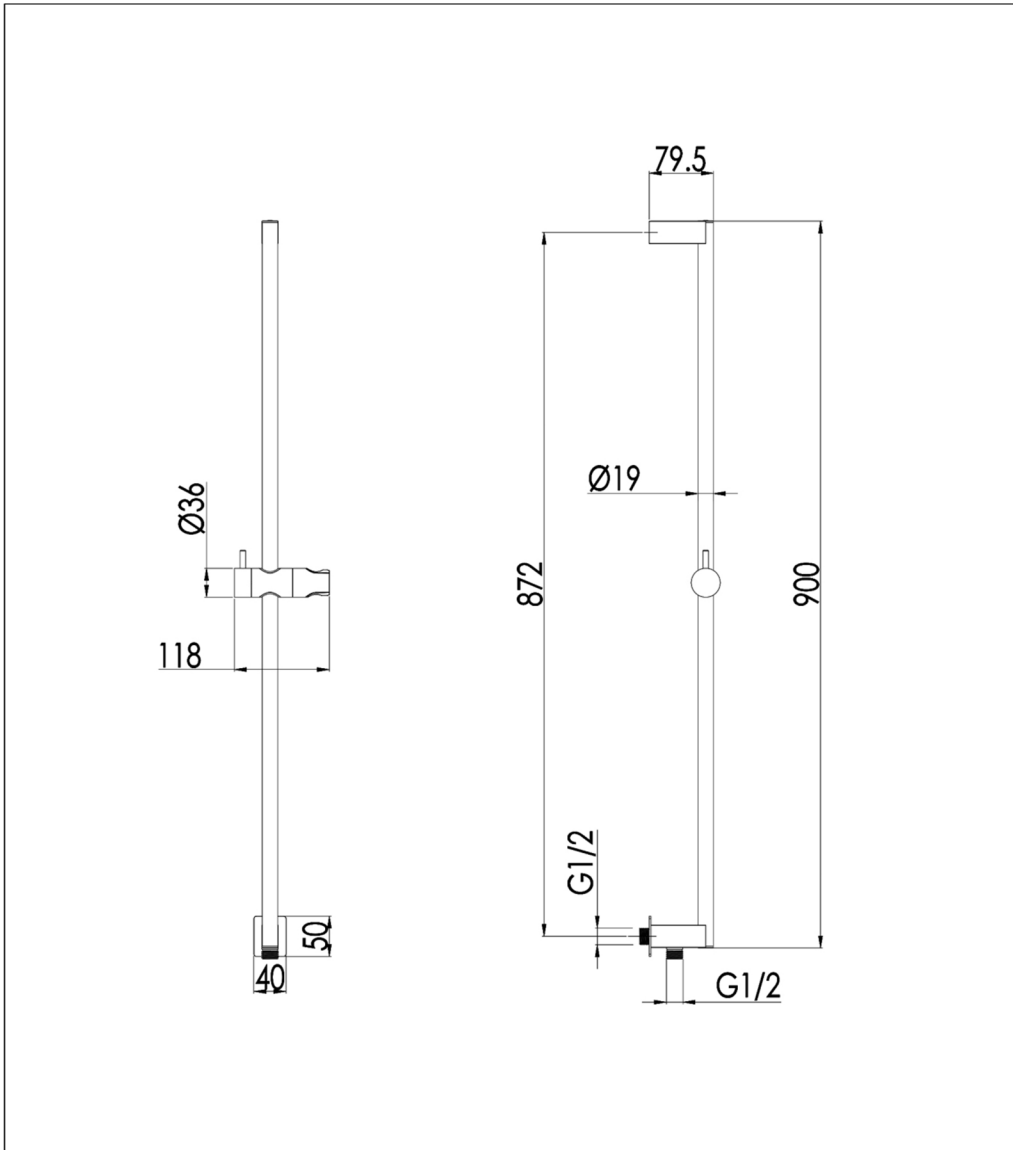

Technical Data Sheet

Product range: Slide Rail kits

Product code: 1268

Finishes Available: Chrome

Min Pressure:
MP 0.5

Approvals:
N/A

Connections:
G 1/2"

Warranty:
15 Years (5 on cartridges)