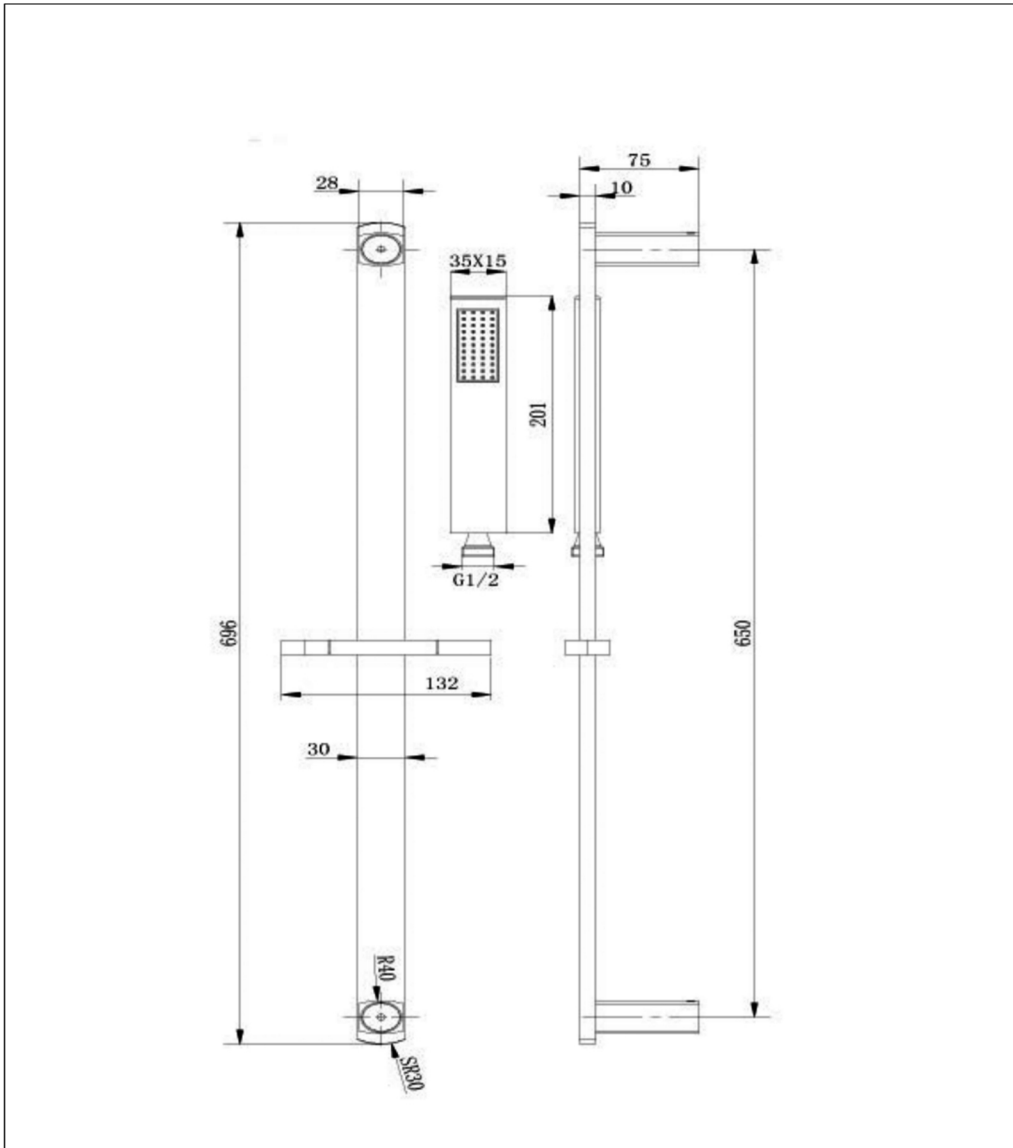

Technical Data Sheet

Product range: Slide Rail kits

Product code: 1269

Finishes Available: Chrome

Min Pressure:
LP 0.2

Approvals:
N/A

Connections:
G 1/2"

Warranty:
15 Years (5 on cartridges)