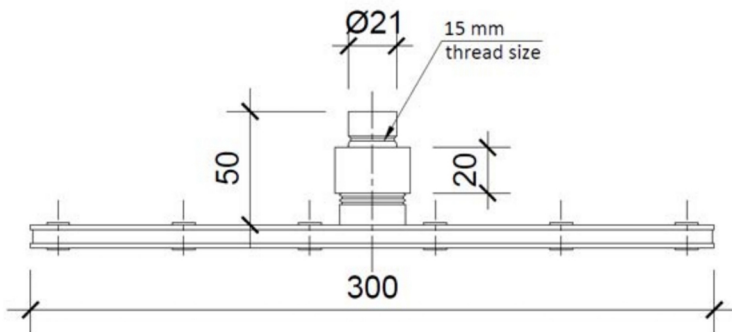

Technical Data Sheet

Product range: OVERHEAD SHOWER

Product code: 1402

Finishes Available: Chrome

Min Pressure:
HP 2

Approvals:
N/A

Connections:
G 1/2"

Warranty:
15 Years

Flow Rate