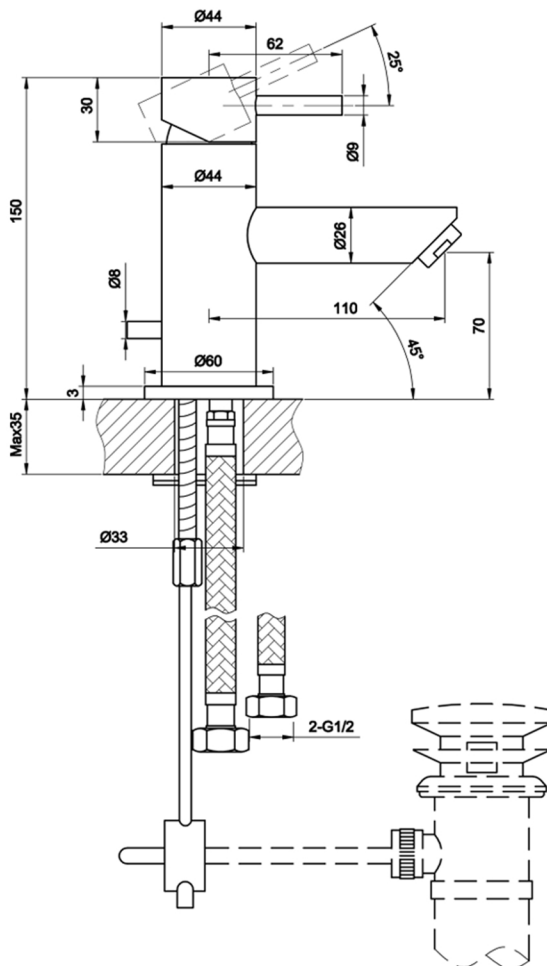

# Technical Data Sheet

Product range: FONTI

Product code: 15051

Finishes Available: Chrome

**Min Pressure:**

LP 0.2

**Approvals:**

N/A

**Connections:**

G 1/2

**Warranty:**

15 Years (5 on cartridges)

## Flow Rate

0.5Bar: 6L/min

1Bar: 8.8L/min

2Bar: 11.9L/min

3Bar: 14.2L/min