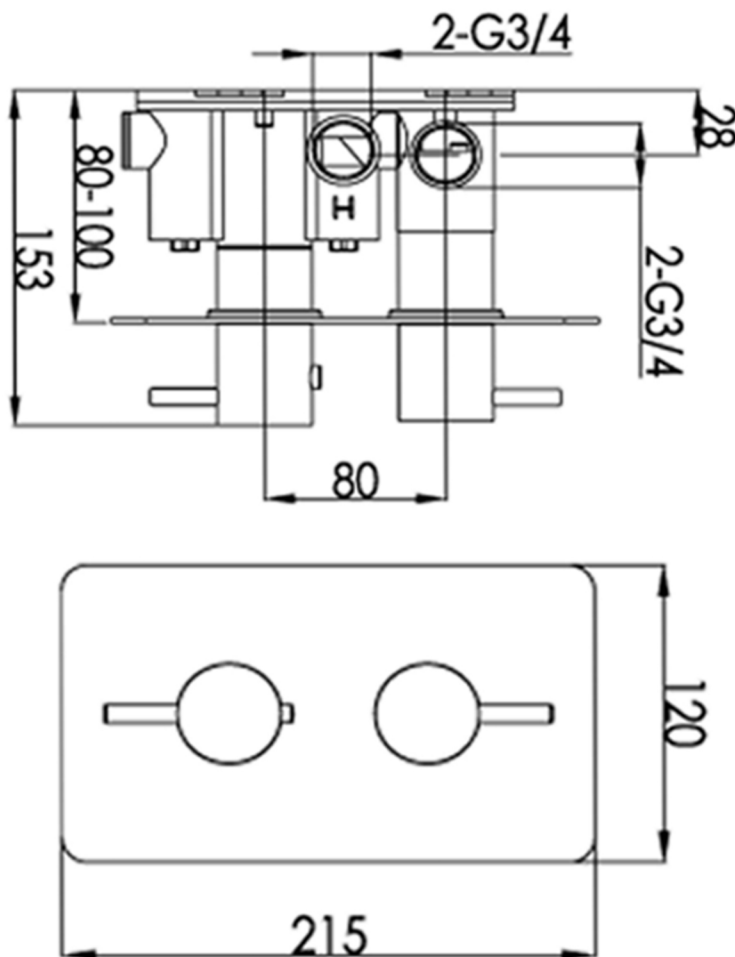

Technical Data Sheet

Product range: FLORENCE

Product code: 15671A

Finishes Available: Chrome

Min Pressure:
MP 0.5

Approvals:
WRAS

Connections:
G3/4"

Warranty:
15 Years (5 on cartridges)

Flow Rate

0.2Bar: 8.5L/min

0.5Bar: 12L/min

1Bar: 16L/min

2Bar: 22.5L/min

3Bar: 28.5L/min