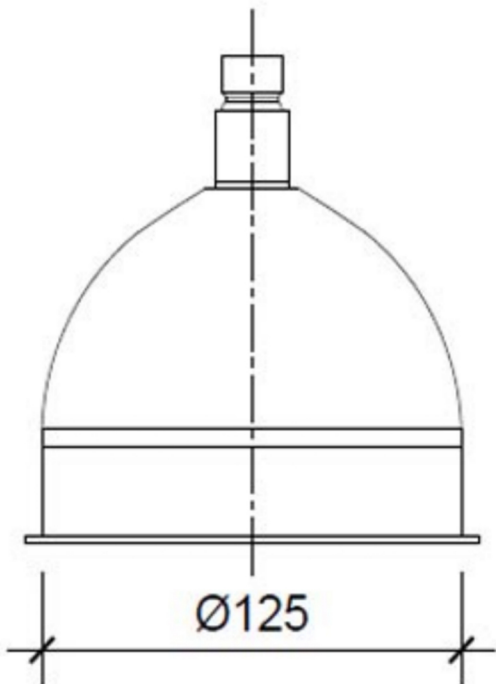

# Technical Data Sheet

Product range: GROSVENOR

Product code: 15689

Finishes Available: Brass with Chrome finish

**Min Pressure:**

HP 1

**Approvals:**

**Connections:**