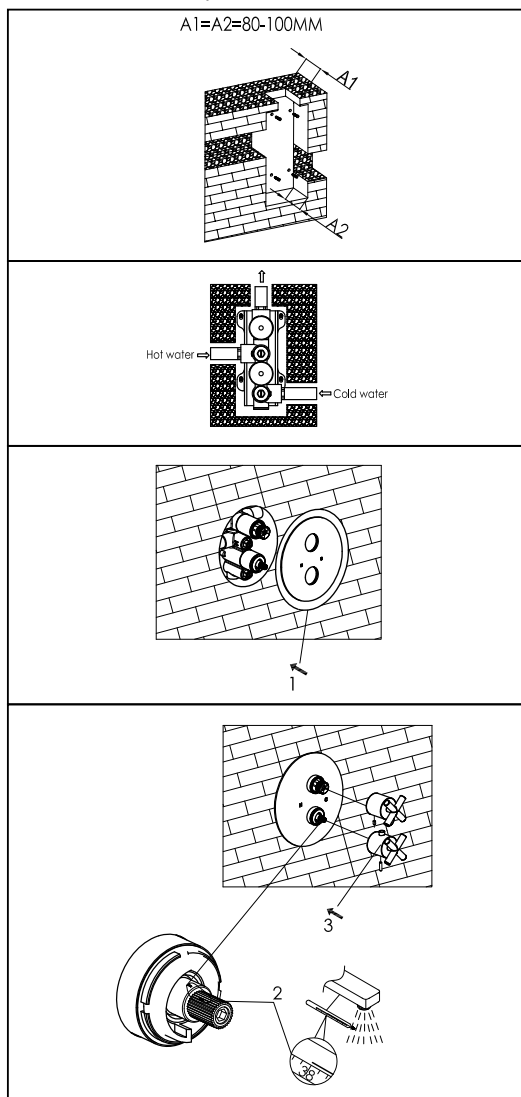

Coordinated Bathrooms Designed For You

SOLEX THERMOSTATIC CONCEALED SHOWER VALVE 1 OUTLET ROUND PLATE

Installation Steps

Dimension Drawing

Explosive drawing