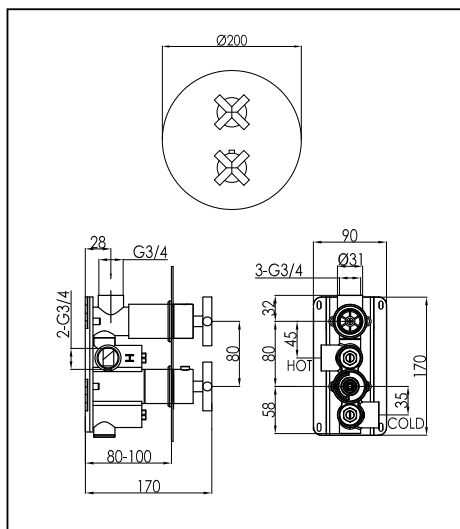

Coordinated Bathrooms Designed For You

SOLEX THERMOSTATIC CONCEALED SHOWER VALVE 1 OUTLET ROUND PLATE

Installation Steps

Dimension Drawing

Explosive drawing