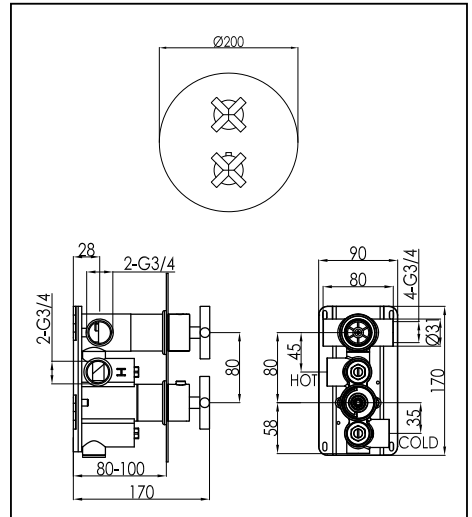

Coordinated Bathrooms Designed For You

SOLEX THERMOSTATIC CONCEALED SHOWER VALVE 2 OUTLETS ROUND PLATE

Installation Steps

Dimension Drawing

Explosive drawing