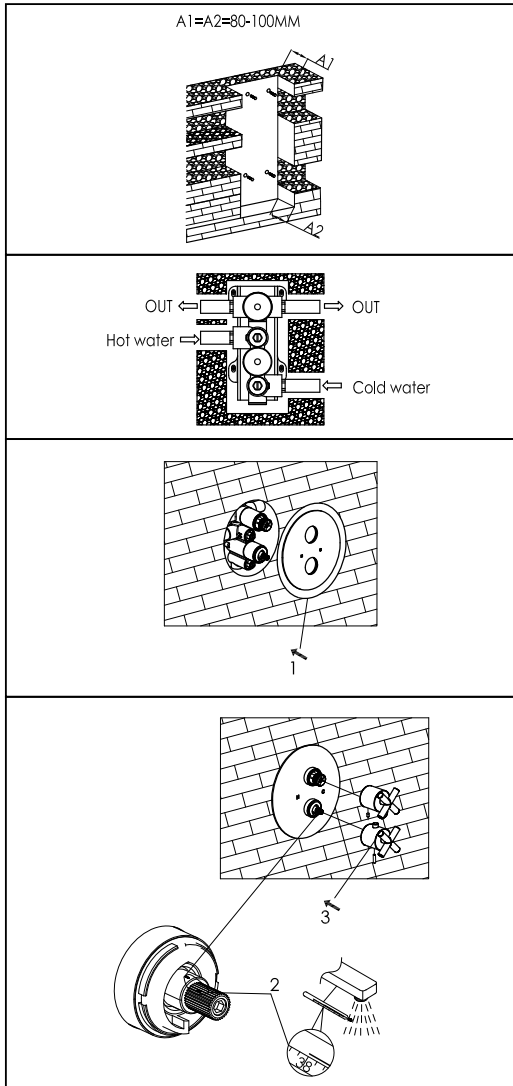

Coordinated Bathrooms Designed For You

SOLEX THERMOSTATIC CONCEALED SHOWER VALVE 2 OUTLETS ROUND PLATE

Installation Steps

Dimension Drawing

Explosive drawing