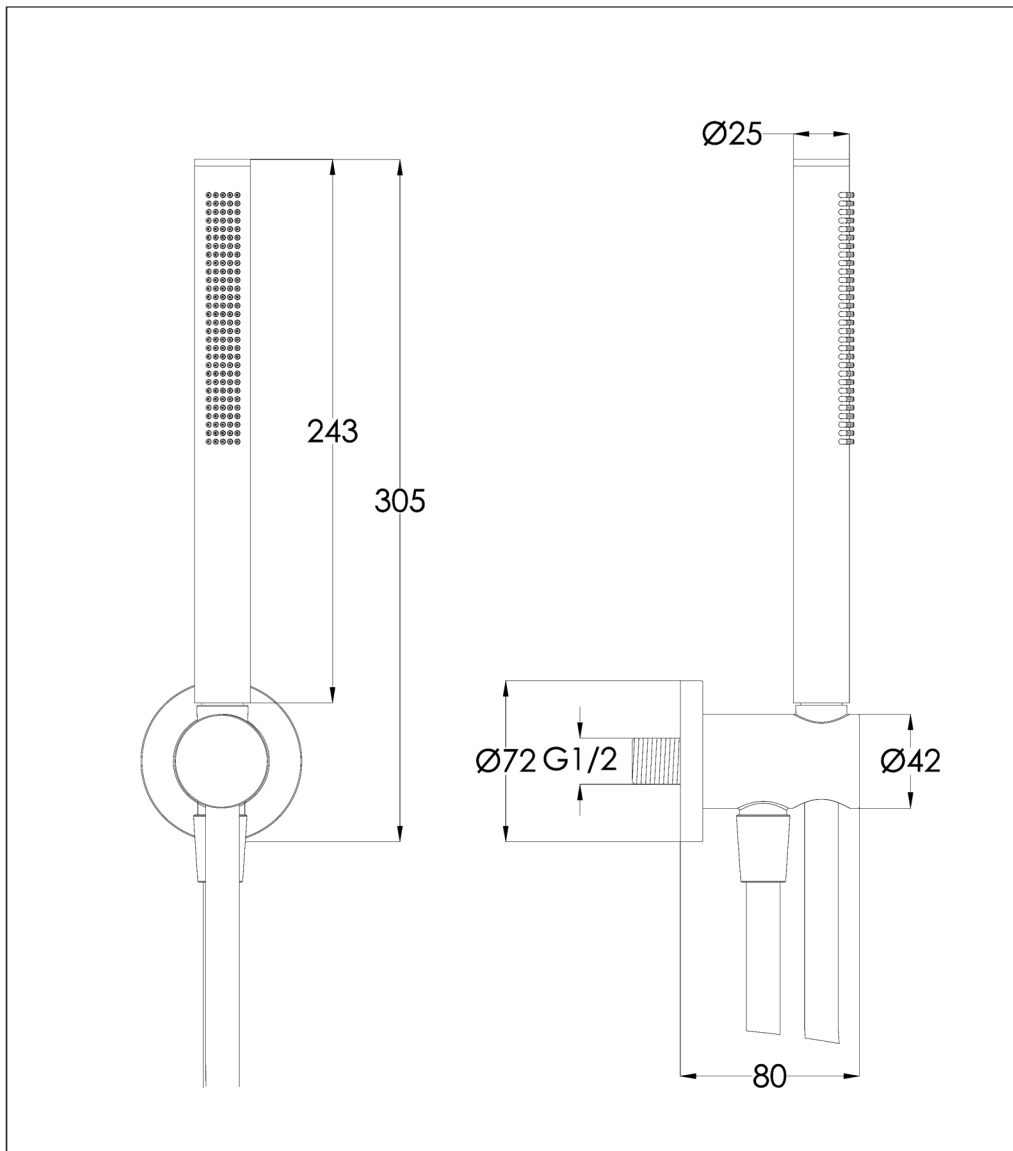

Technical Data Sheet

Product range: VOS

Product code: 21OUTLET/BRZ, 28OUTLET/MB, 23OUTLET/BBR, 27OUTLET/BBL

Finishes Available: Brushed Bronze, Matt Black, Brushed Brass, Brushed Black

Min Pressure:

MP 0.5

Approvals:

N/A

Connections:

G 1/2"

Warranty:

15 Years

Flow Rate

0.5Bar: 6.3L/min

1Bar: 8L/min

2Bar: 12.2L/min

3Bar: 15.7L/min