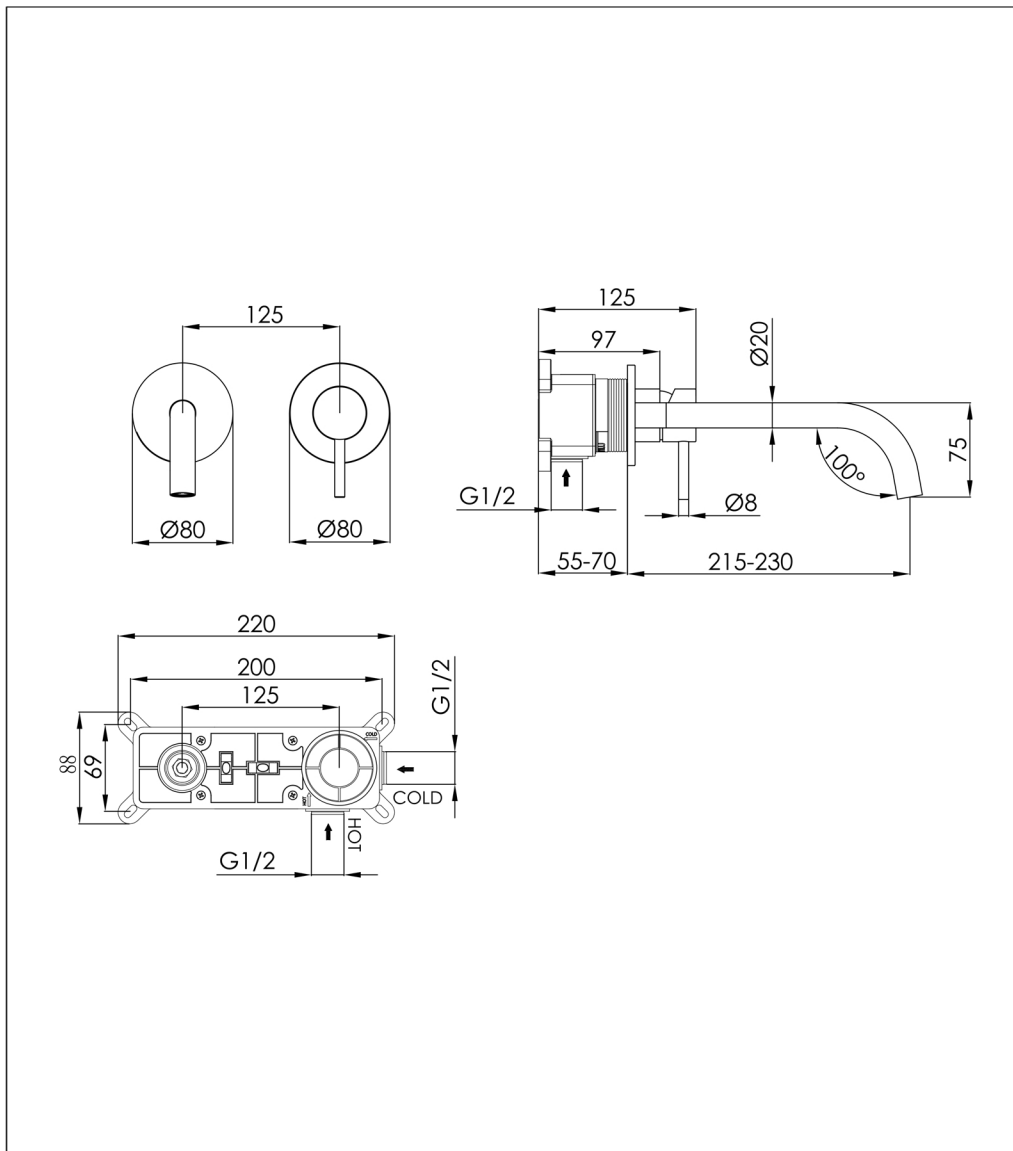

Technical Data Sheet

Product range: INOX

Product code: IX173

Finishes Available: Stainless Steel

Min Pressure:

MP 0.5

Approvals:

WRAS

Connections:

G 1/2"

Warranty:

15 Years (5 on cartridges)

Flow Rate

0.2Bar: 3.8L/min

0.5Bar: 4.8L/min

1Bar: 6L/min