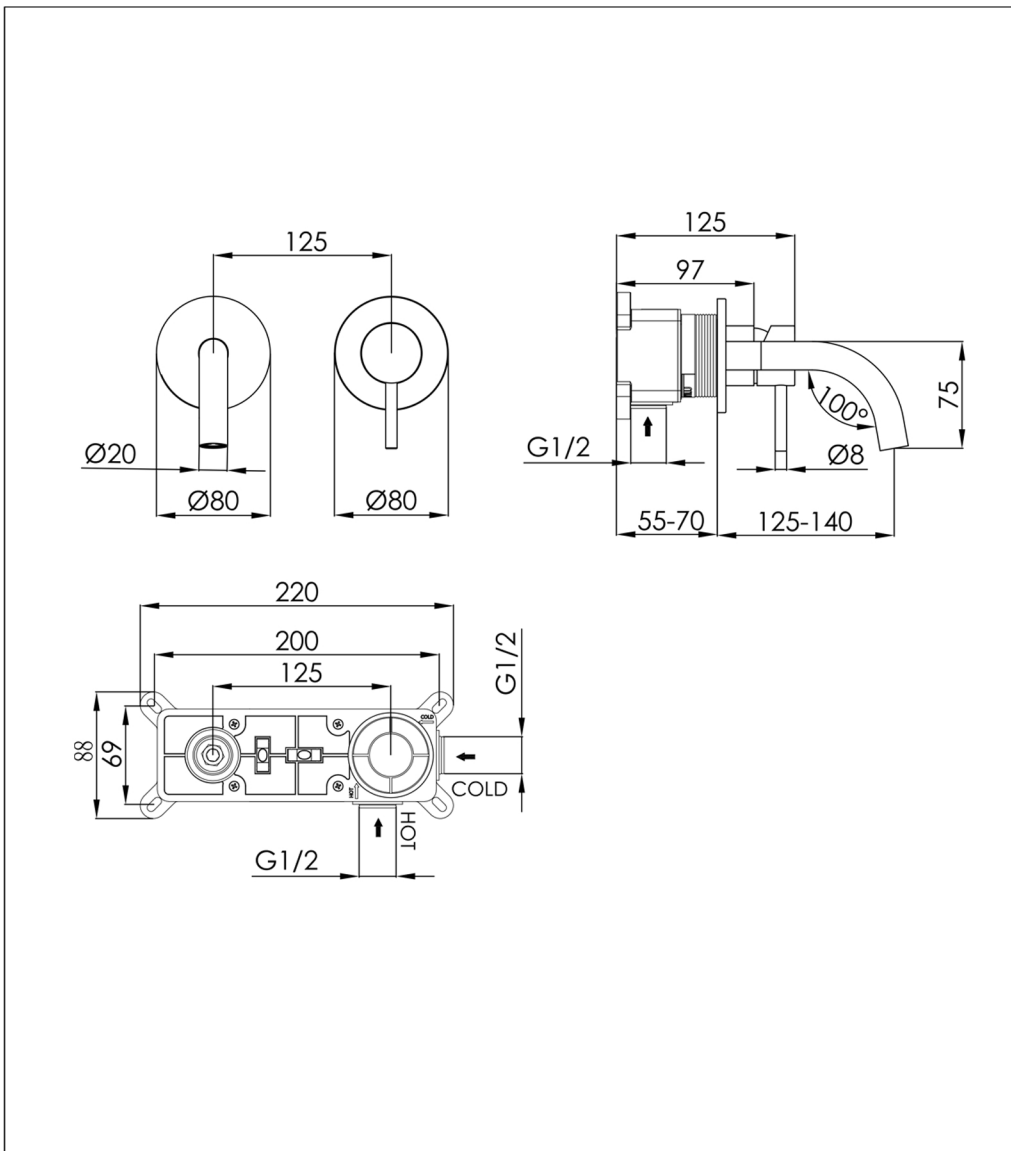

Technical Data Sheet

Product range: INOX

Product code: IX173SP

Finishes Available: Stainless Steel

Min Pressure:

MP 0.5

Approvals:

WRAS

Connections:

G 1/2"

Warranty:

15 Years (5 on cartridges)

Flow Rate

0.2Bar: 3.8L/min

0.5Bar: 4.8L/min

1Bar: 6L/min