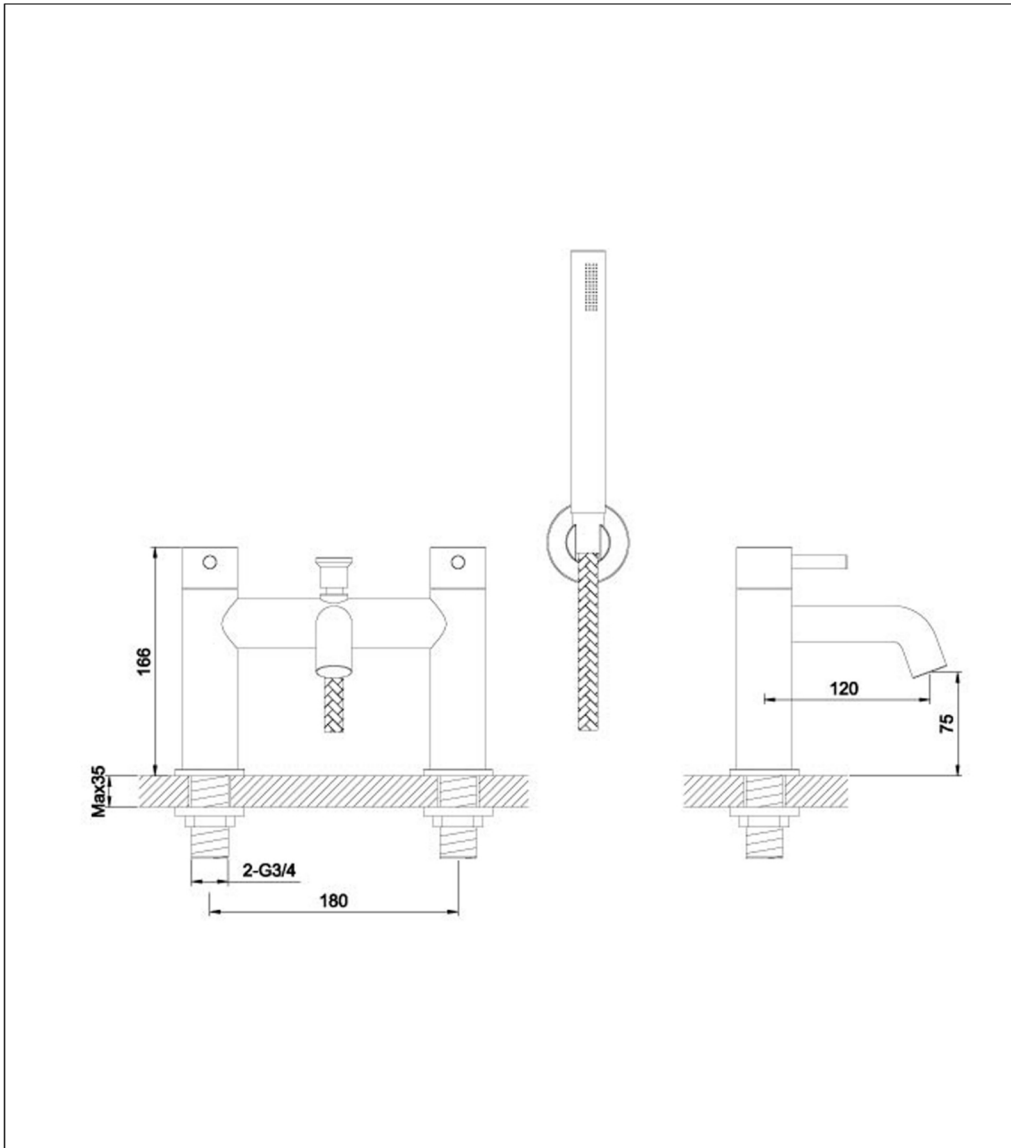

Technical Data Sheet

Product range: INOX

Product code: IX275

Finishes Available: Stainless Steel

Min Pressure:

HP 1

Approvals:

N/A

Connections:

G 1/2"

Warranty:

15 Years

Flow Rate

0.2Bar: 8.6L/min

0.5Bar: 9.5L/min

1Bar: 11.5L/min

2Bar: 16.5L/min

3Bar: 19.5L/min