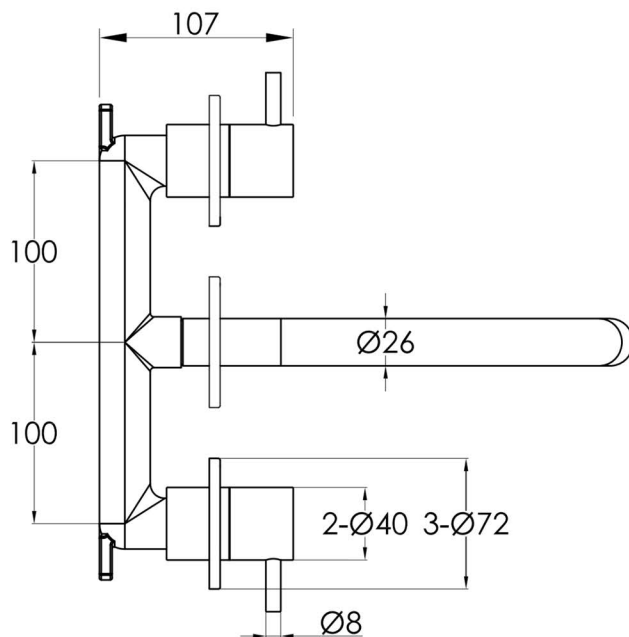

Technical Data Sheet

Product range: VOS

Product code: 21089ABRZ , 28089AMB, 23089ABBR, 27089ABBL

Finishes Available: Brushed Bronze, Matt Black, Brushed Brass, Brushed Black

spout: 200mm

Min Pressure:

MP 0.5

Approvals:

WRAS

Connections:

G 1/2"

Warranty:

15 Years (5 on cartridges)

Flow Rate

0.2Bar: 7L/min

0.5Bar: 8.2L/min

1Bar: 9.6L/min

2Bar: 12.8L/min

3Bar: 15.2L/min