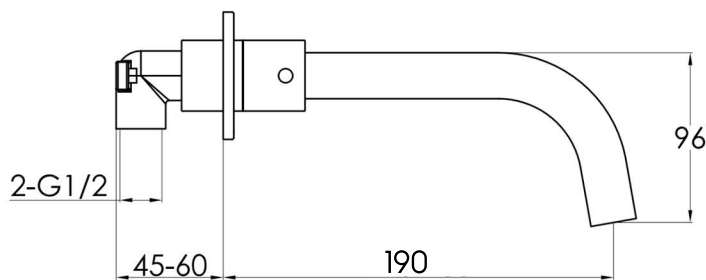

Technical Data Sheet

Product range: VOS

Product code: 21089ABRZ , 28089AMB, 23089ABBR, 27089ABBL

Finishes Available: Brushed Bronze, Matt Black, Brushed Brass, Brushed Black

spout: 200mm

Min Pressure:

MP 0.5

Approvals:

WRAS

Connections:

G 1/2"

Warranty:

15 Years (5 on cartridges)

Flow Rate

0.2Bar: 7L/min