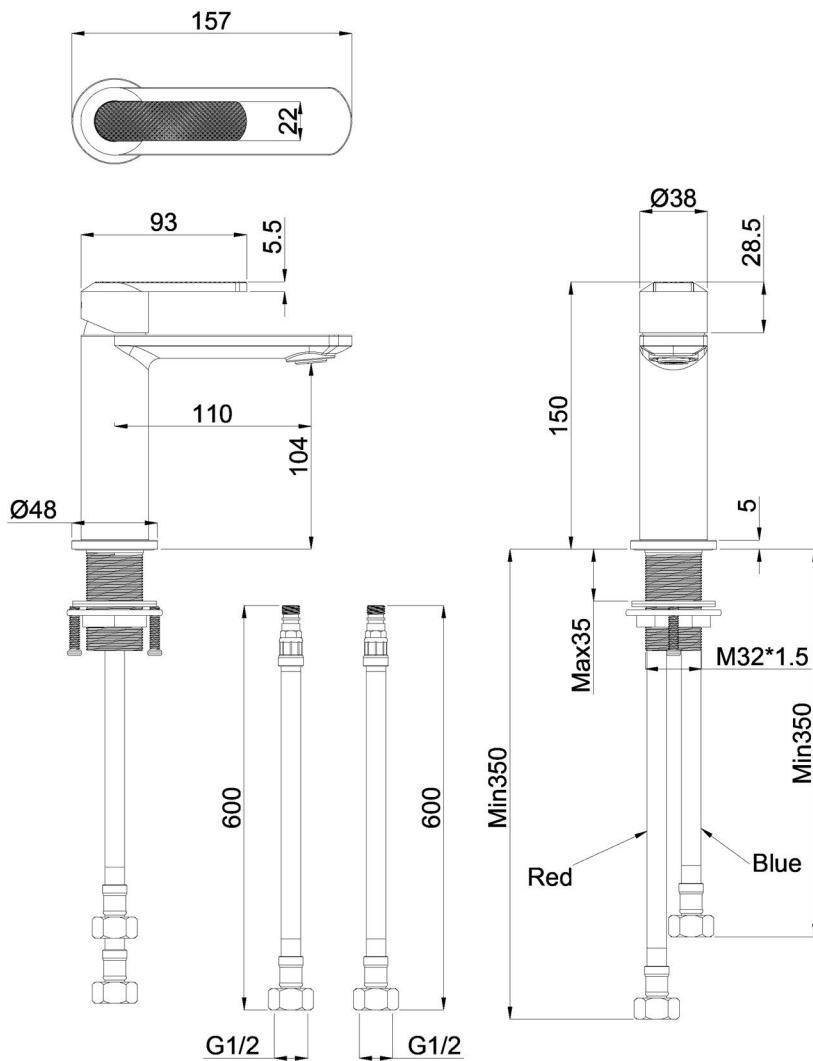

# Technical Data Sheet

Product range: NEO

Product code: NE1008BRZ - NE3008BBR - NE7008BBL - NE4008CH

Finishes Available: Brushed Bronze, Brushed Brass, Brushed Black, Chrome

Min Pressure:

MP 0.5

Approvals:

N/A

Connections:

G 1/2"

Warranty:

15 Years (5 on cartridges)

## Flow Rate

1Bar: 6L/min

2Bar: 8.8L/min

3Bar: 10.9L/min