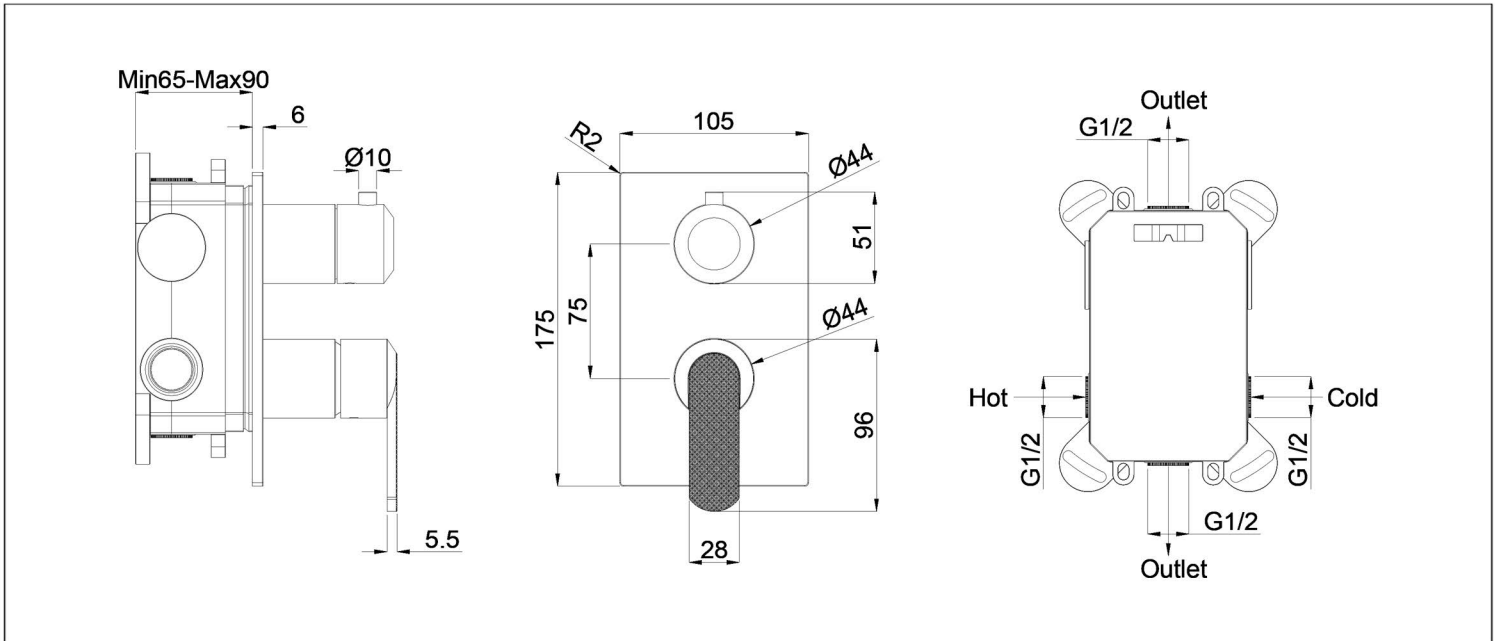

Technical Data Sheet

Product range: NEO

Product code: NE1075BRZ - NE3075BBR - NE7075BBL - NE4075CH

Finishes Available: Brushed Bronze, Brushed Brass, Brushed Black, Chrome

Min Pressure:
MP 0.5

Approvals:
N/A

Connections:
G 1/2"

Warranty:
15 Years (5 on cartridges)

Flow Rate
Headshower
1Bar: 11L/min
2Bar: 16L/min
3Bar: 20L/min

Flow Rate
Handshower
1Bar: 12.5 L/min
2Bar: 17.9L/min
3Bar: 22L/min