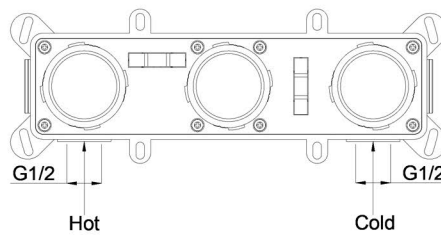

Technical Data Sheet

Product range: NEO

Product code: NE1089ABRZ - NE3089ABBR - NE7089ABBL - NE4089ACH

Finishes Available: Brushed Bronze, Brushed Brass, Brushed Black, Chrome

Min Pressure:

MP 0.5

Approvals:

N/A

Connections:

G 1/2"

Warranty:

15 Years (5 on cartridges)

Flow Rate

1Bar: 9.7L/min

2Bar: 13.8L/min