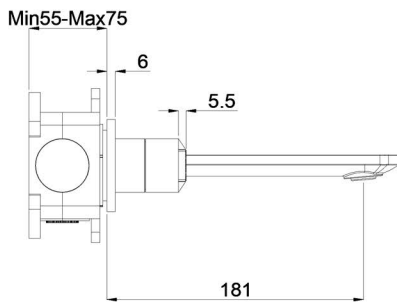

Technical Data Sheet

Product range: NEO

Product code: NE1089ABRZ - NE3089ABBR - NE7089ABBL - NE4089ACH

Finishes Available: Brushed Bronze, Brushed Brass, Brushed Black, Chrome

Min Pressure:

MP 0.5

Approvals:

N/A

Connections:

G 1/2"

Warranty:

15 Years (5 on cartridges)

Flow Rate

1Bar: 9.7L/min

2Bar: 13.8L/min

3Bar: 17L/min