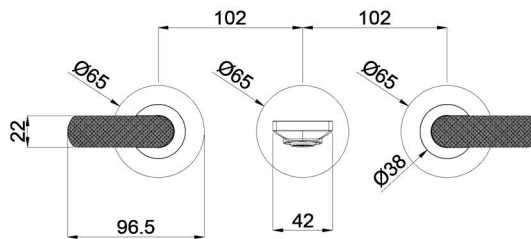

Technical Data Sheet

Product range: NEO

Product code: NE1089ABRZ - NE3089ABBR - NE7089ABBL - NE4089ACH

Finishes Available: Brushed Bronze, Brushed Brass, Brushed Black, Chrome

Min Pressure:

MP 0.5

Approvals:

N/A

Connections:

G 1/2"

Warranty:

15 Years (5 on cartridges)

Flow Rate

1Bar: 9.7L/min

2Bar: 13.8L/min

3Bar: 17L/min