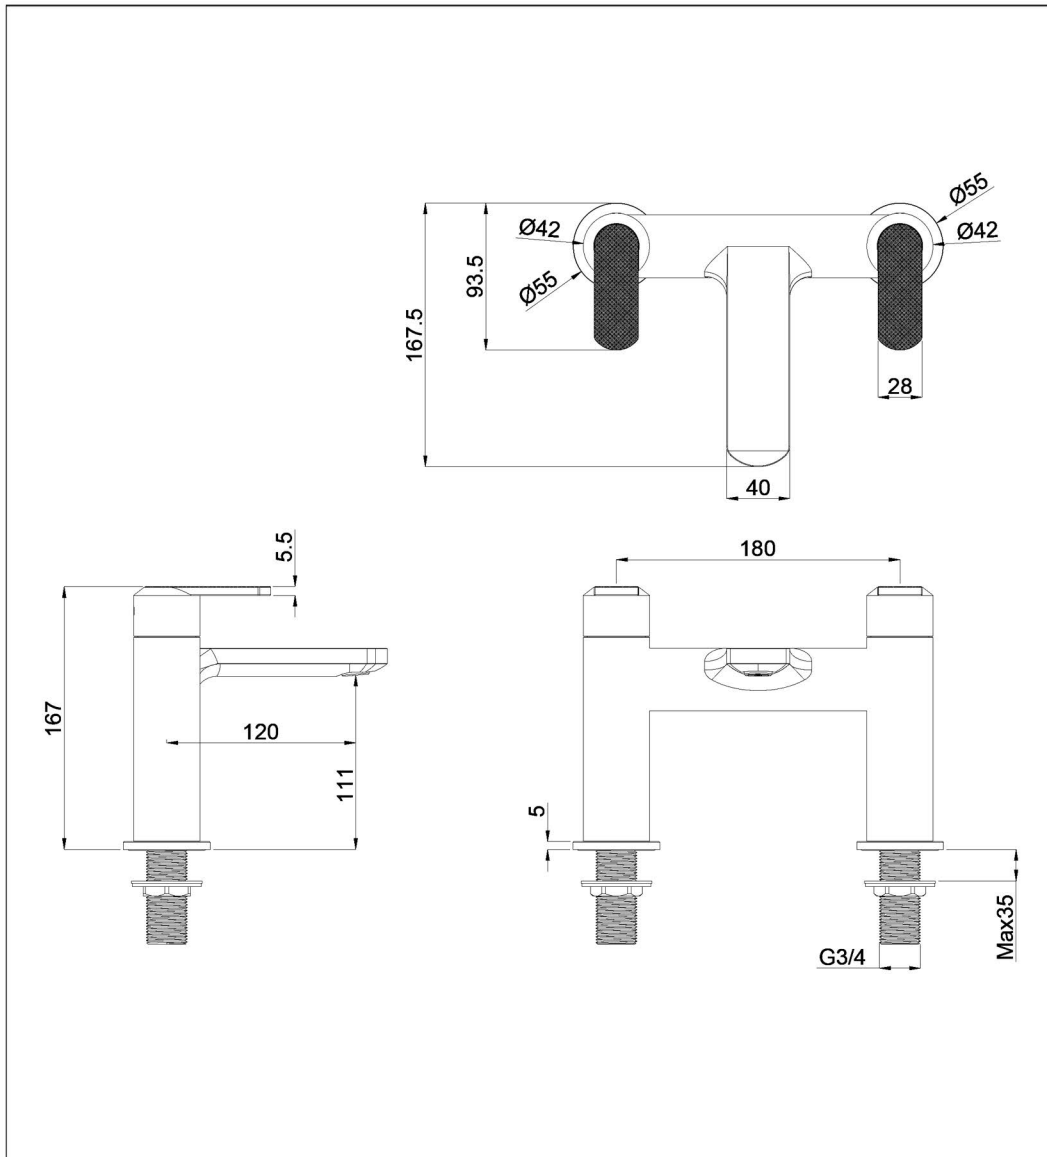

Technical Data Sheet

Product range: NEO

Product code: NE1223BRZ - NE3223BBR - NE7223BBL - NE4223CH

Finishes Available: Brushed Bronze, Brushed Brass, Brushed Black, Chrome

Min Pressure:

MP 0.5

Approvals:

N/A

Connections:

G 1/2"

Warranty:

15 Years (5 on cartridges)

Flow Rate

1Bar: 13.8L/min

2Bar: 18L/min

3Bar: 20L/min