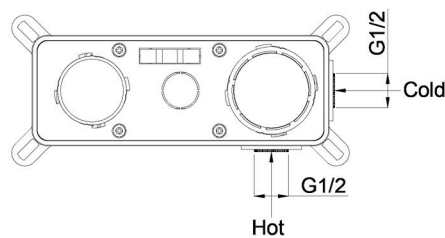

Technical Data Sheet

Product range: NEO

Product code: NE1173BRZ - NE3173BBR - NE7173BBL - NE4173CH

Finishes Available: Brushed Bronze, Brushed Brass, Brushed Black, Chrome

Min Pressure:

MP 0.5

Approvals:

N/A

Connections:

G 1/2"

Warranty:

15 Years (5 on cartridges)

Flow Rate

1Bar: 6L/min

2Bar: 8.9L/min

3Bar: 11L/min