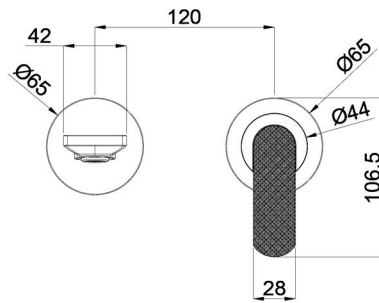

Technical Data Sheet

Product range: NEO

Product code: NE1173BRZ - NE3173BBR - NE7173BBL - NE4173CH

Finishes Available: Brushed Bronze, Brushed Brass, Brushed Black, Chrome

Min Pressure:

MP 0.5

Approvals:

N/A

Connections:

G 1/2"

Warranty:

15 Years (5 on cartridges)

Flow Rate

1Bar: 6L/min

2Bar: 8.9L/min

3Bar: 11L/min