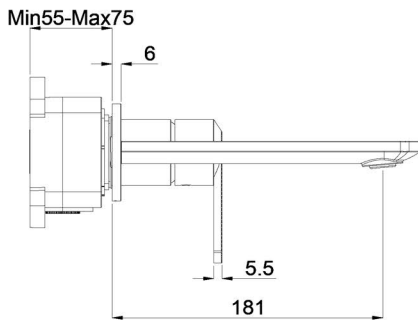

Technical Data Sheet

Product range: NEO

Product code: NE1173BRZ - NE3173BBR - NE7173BBL - NE4173CH

Finishes Available: Brushed Bronze, Brushed Brass, Brushed Black, Chrome

Min Pressure:

MP 0.5

Approvals:

N/A

Connections:

G 1/2"

Warranty:

15 Years (5 on cartridges)

Flow Rate

1Bar: 6L/min

2Bar: 8.9L/min

3Bar: 11L/min