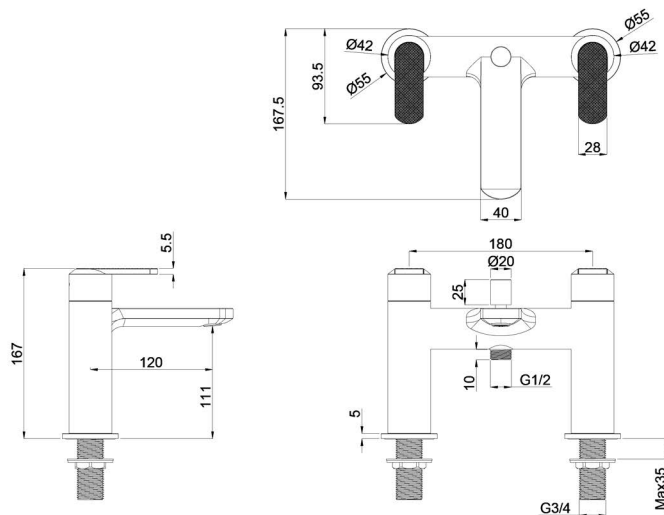

Technical Data Sheet

Product range: NEO

Product code: NE1275BRZ - NE3275BBR - NE7275BBL - NE4275CH

Finishes Available: Brushed Bronze, Brushed Brass, Brushed Black, Chrome

Min Pressure:

MP 0.5

Approvals:

N/A

Connections:

G 1/2"

Warranty:

15 Years (5 on cartridges)

Flow Rate

Spout

1Bar: 14.6L/min

2Bar: 18L/min

3Bar: 20L/min

Flow Rate

Handshower

1Bar: 23.4L/min

2Bar: 33.4L/min

3Bar: 37.5L/min