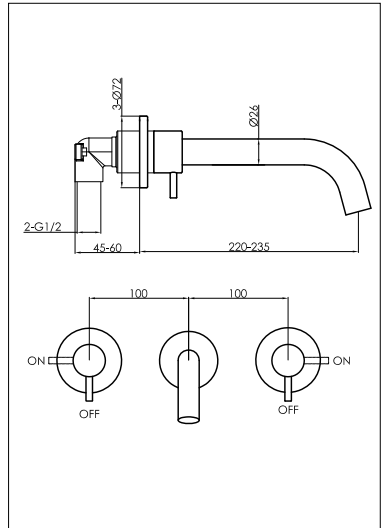

Coordinated Bathrooms Designed For You

VOS 3 HOLE W/M BASIN MIXER
BRUSHED BRONZE 200 SPOUT

Installation Steps

Dimension Drawing

Explosive drawing