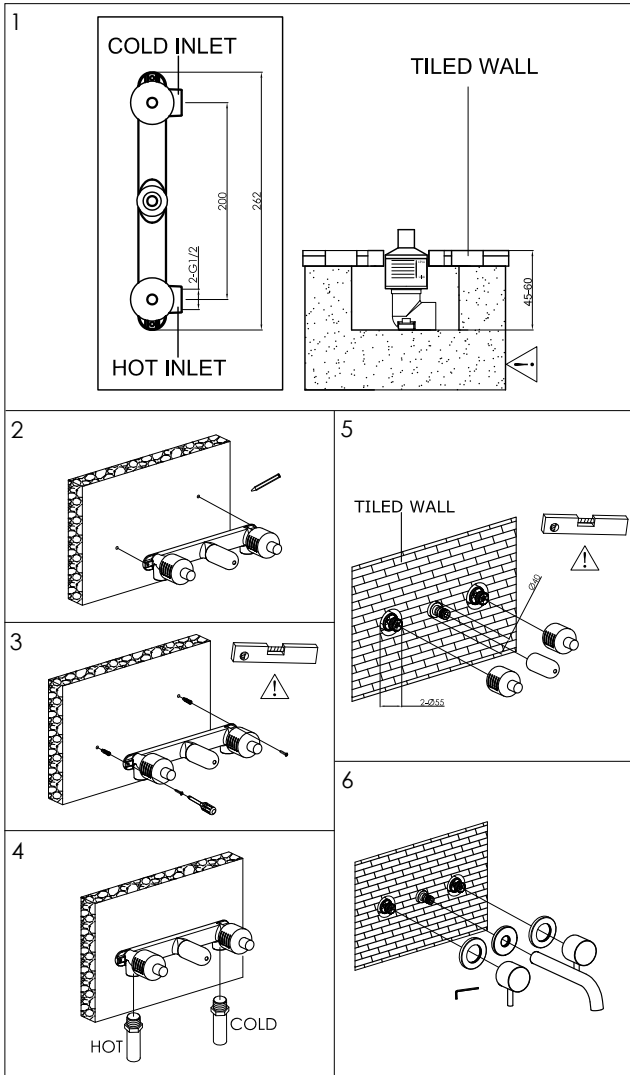

Coordinated Bathrooms Designed For You

VOS 3 HOLE W/M BASIN MIXER
BRUSHED BRONZE 200 SPOUT

Installation Steps

Dimension Drawing

Explosive drawing