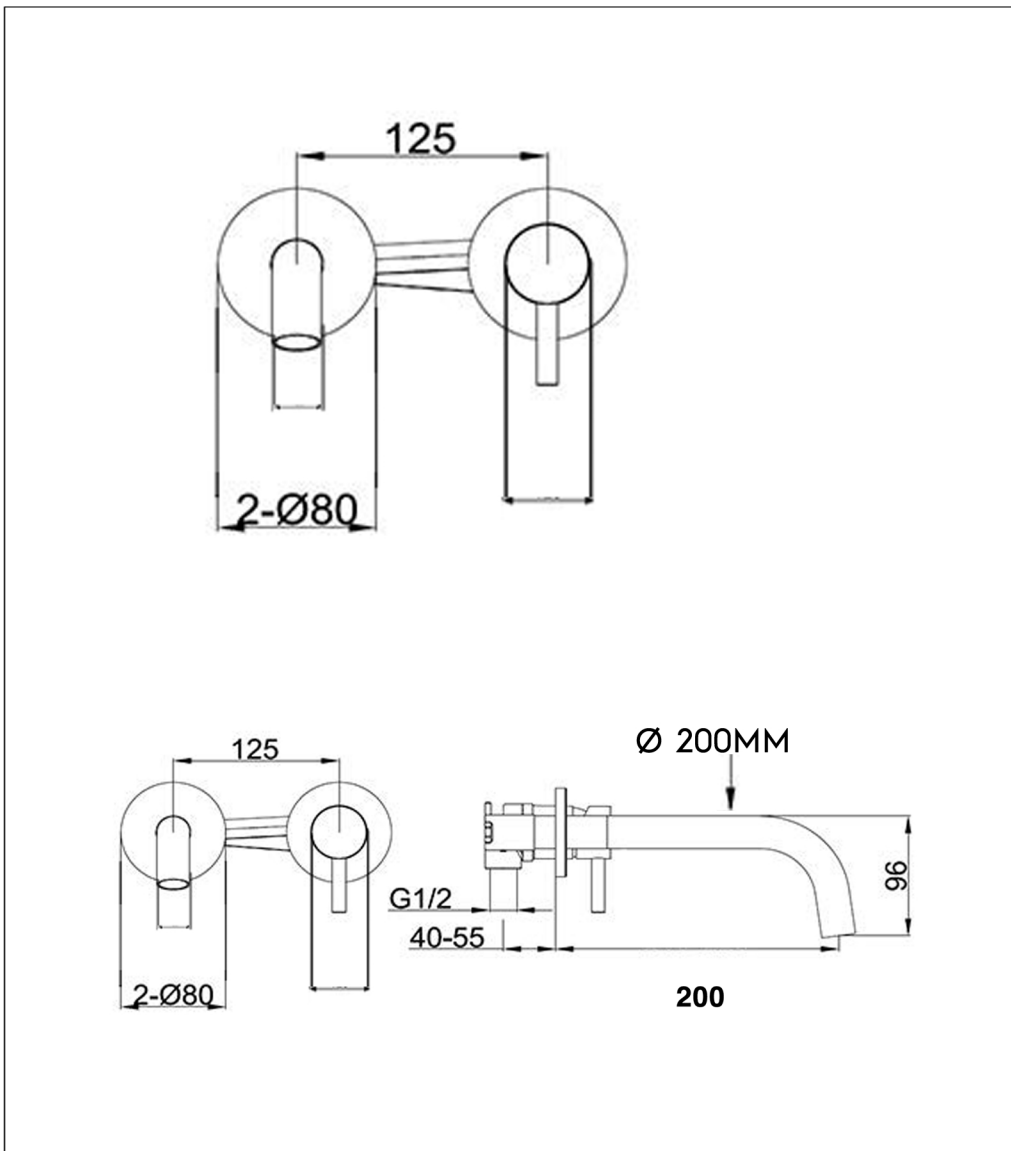

# Technical Data Sheet

Product range: VOS

Product code: 21173BRZMP, 28173MBMP, 23173BBRMP, 27173BBLMP, 21273BRZMP  
DH28173MBMP, DH23173BBRMP, DH27173BBLMP, DH21173BRZMP

Finishes Available: Matt Black, Brushed Brass, Brushed Black, Brushed Bronze

Min Pressure:

MP 0.5

Approvals:

WRAS

Connections:

G 1/2"

Warranty:

15 Years (5 on cartridges)

## Flow Rate

0.2Bar: 4.9L/min

0.5Bar: 5.6L/min

1Bar: 7.3L/min

2Bar: 9.7L/min

3Bar: 12.2L/min