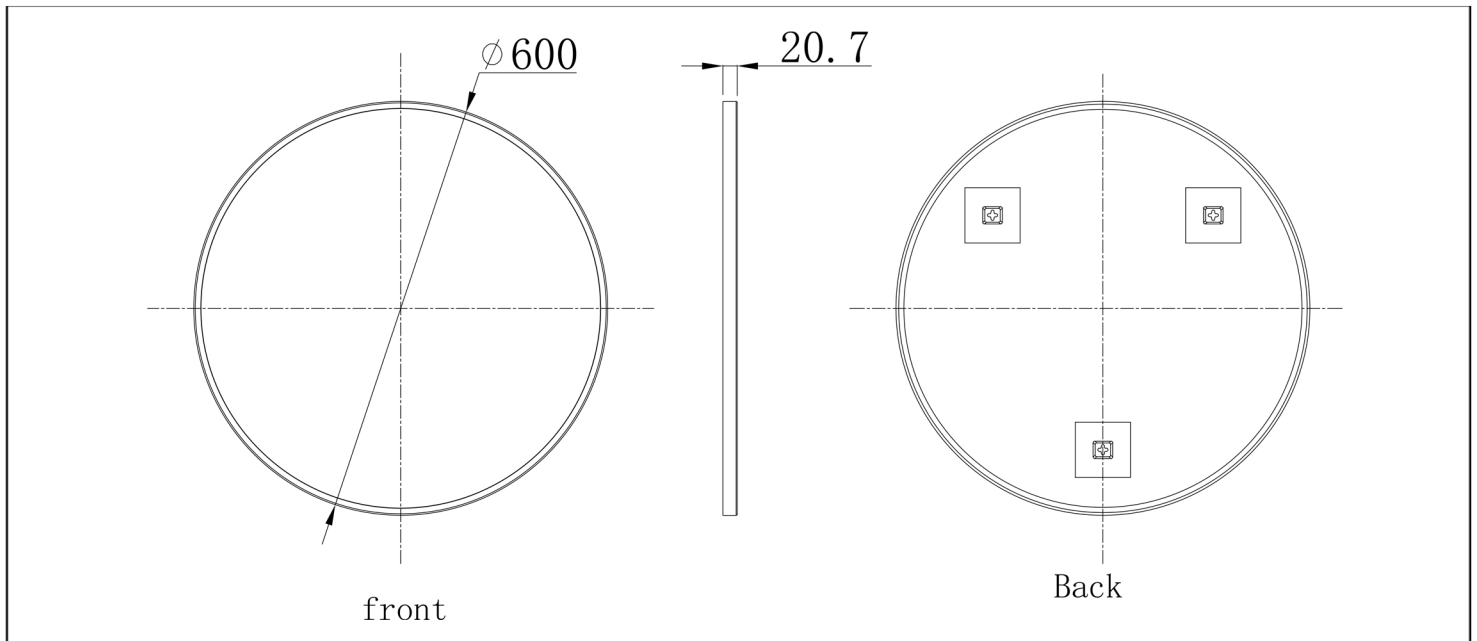

Technical Data Sheet

Product range: VOS

Product code: 21M60WLBRZ

Finishes Available: Brushed Bronze

Code	Size	Switch	Demister	Colour Change	Shaver Socket	Orientation
21M60WLBRZ	\varnothing : 600mm	N/A	N/A	N/A	N/A	Hung Portrait