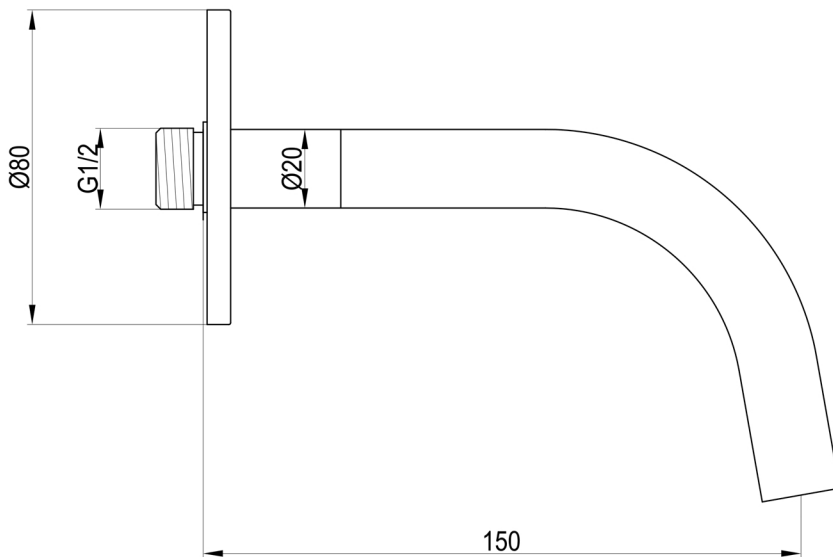

Technical Data Sheet

Product range: VOS

Product code: 2320150BBR, 2820150MB, 2720150BBL

Finishes Available: Matt Black, Brushed Brass, Brushed Black

Min Pressure:
MP 0.5

Approvals:
N/A

Connections:
G 1/2"

Warranty:
15 Years

Flow Rate

0.2Bar: 5.8L/min

0.5Bar: 6.8L/min

1Bar: 8.3L/min

2Bar: 11.5L/min

3Bar: 14L/min