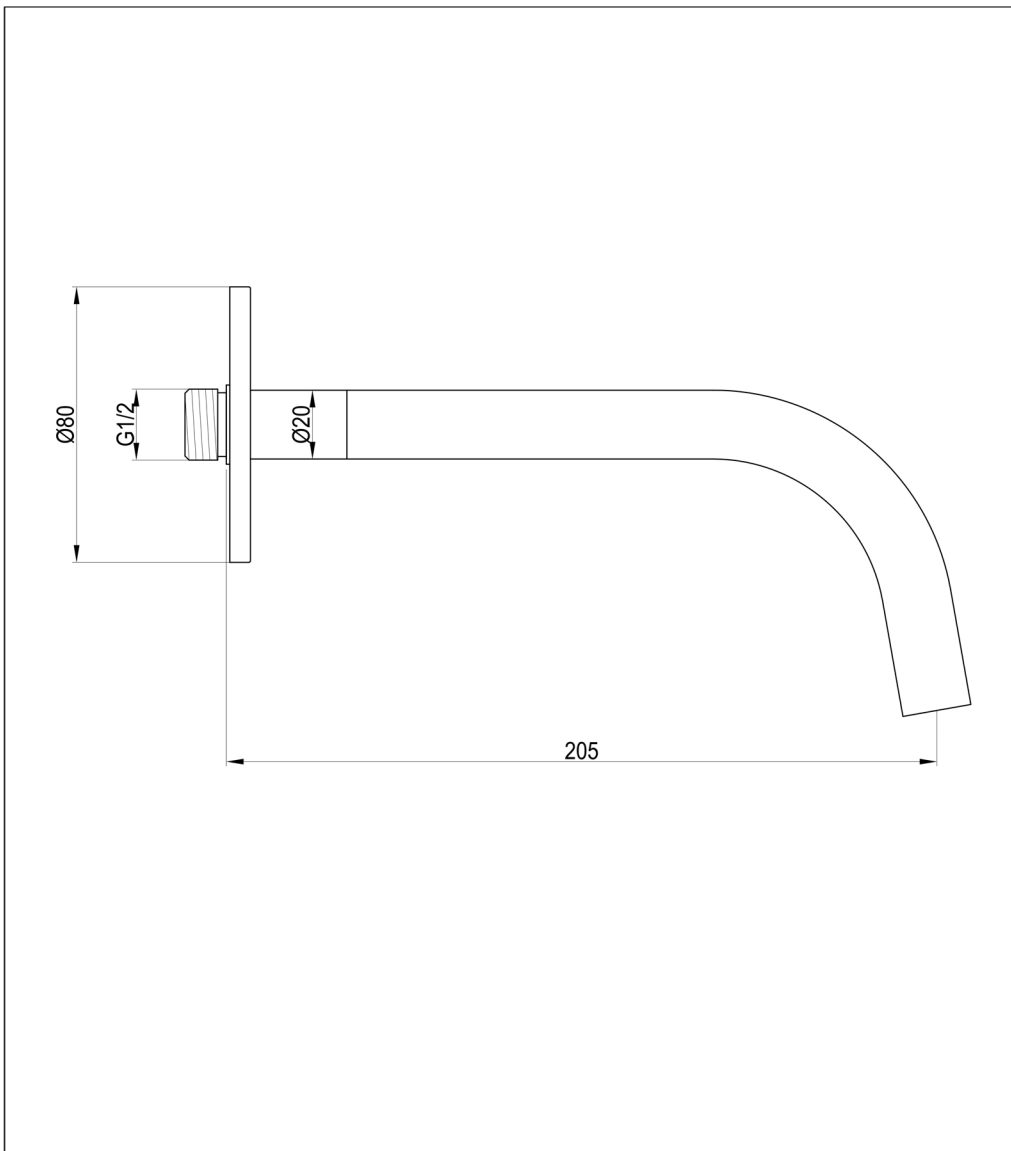

Technical Data Sheet

Product range: VOS

Product code: 2320200BBR, 2820200MB, 2720200BBL

Finishes Available: Matt Black, Brushed Brass, Brushed Black

Min Pressure:

MP 0.5

Approvals:

N/A

Connections:

G 1/2"

Warranty:

15 Years

Flow Rate

0.2Bar: 5.8L/min

0.5Bar: 6.8L/min

1Bar: 8.3L/min

2Bar: 11.5L/min

3Bar: 14L/min