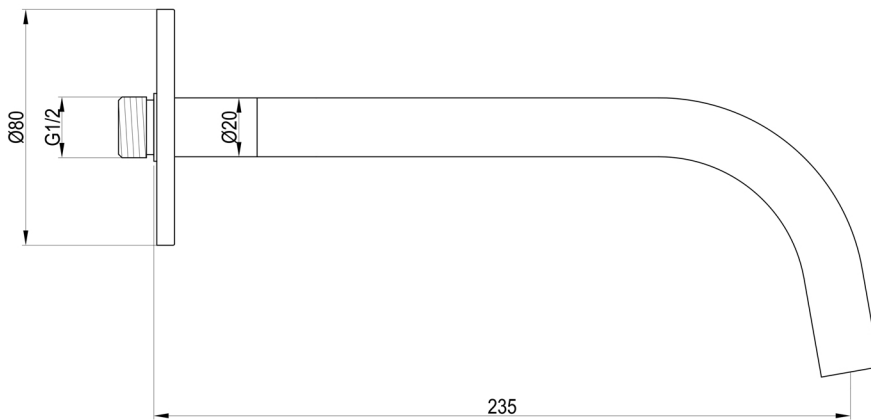

Technical Data Sheet

Product range: VOS

Product code: 2320250BBR, 2820250MB, 2720250BBL

Finishes Available: Matt Black, Brushed Brass, Brushed Black

Min Pressure:
MP 0.5

Approvals:
N/A

Connections:
G 1/2"

Warranty:
15 Years

Flow Rate

0.2Bar: 5.8L/min

0.5Bar: 6.8L/min

1Bar: 8.3L/min

2Bar: 11.5L/min

3Bar: 14L/min