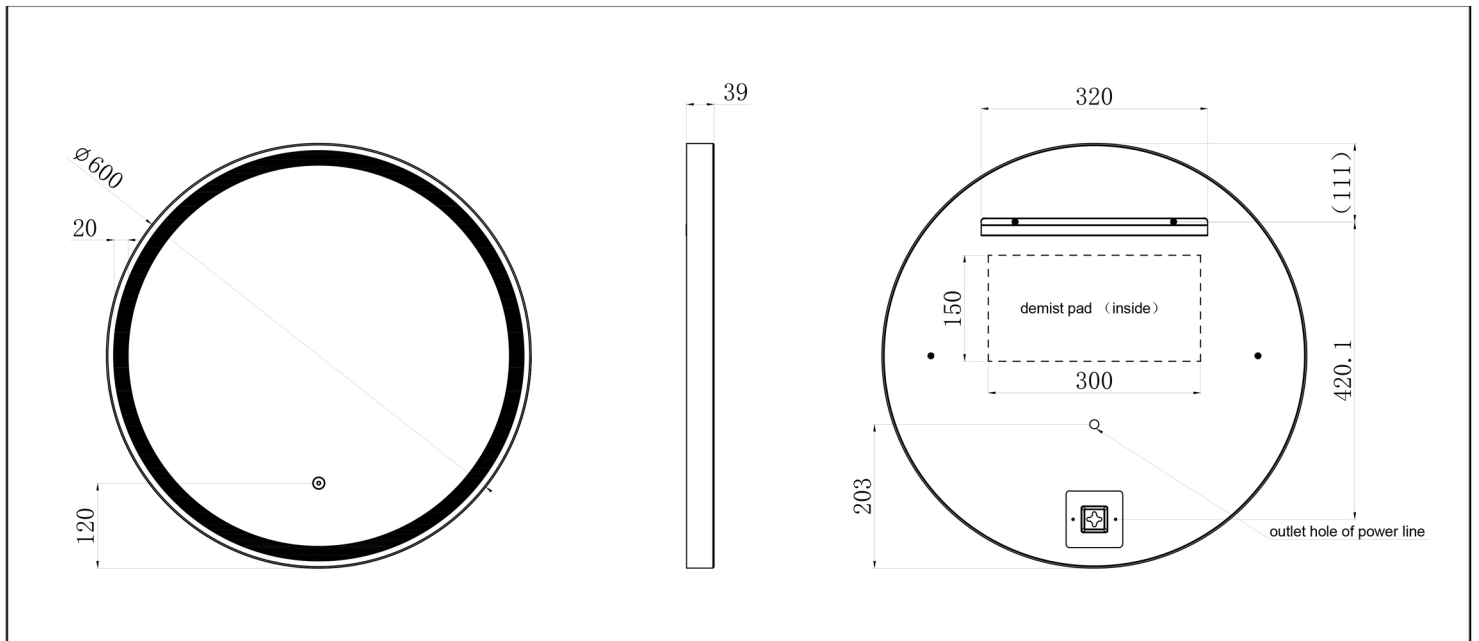

# Technical Data Sheet

Product range: VOS

Product code: 23M60BBR

Finishes Available: Brushed Brass

Code	Size	Switch	Demister	Colour Change	Shaver Socket	Orientation
23M60BBR	Ø: 600mm	Touch Sensor	Yes	By holding Touch Sensor	N/A	Hung Portrait