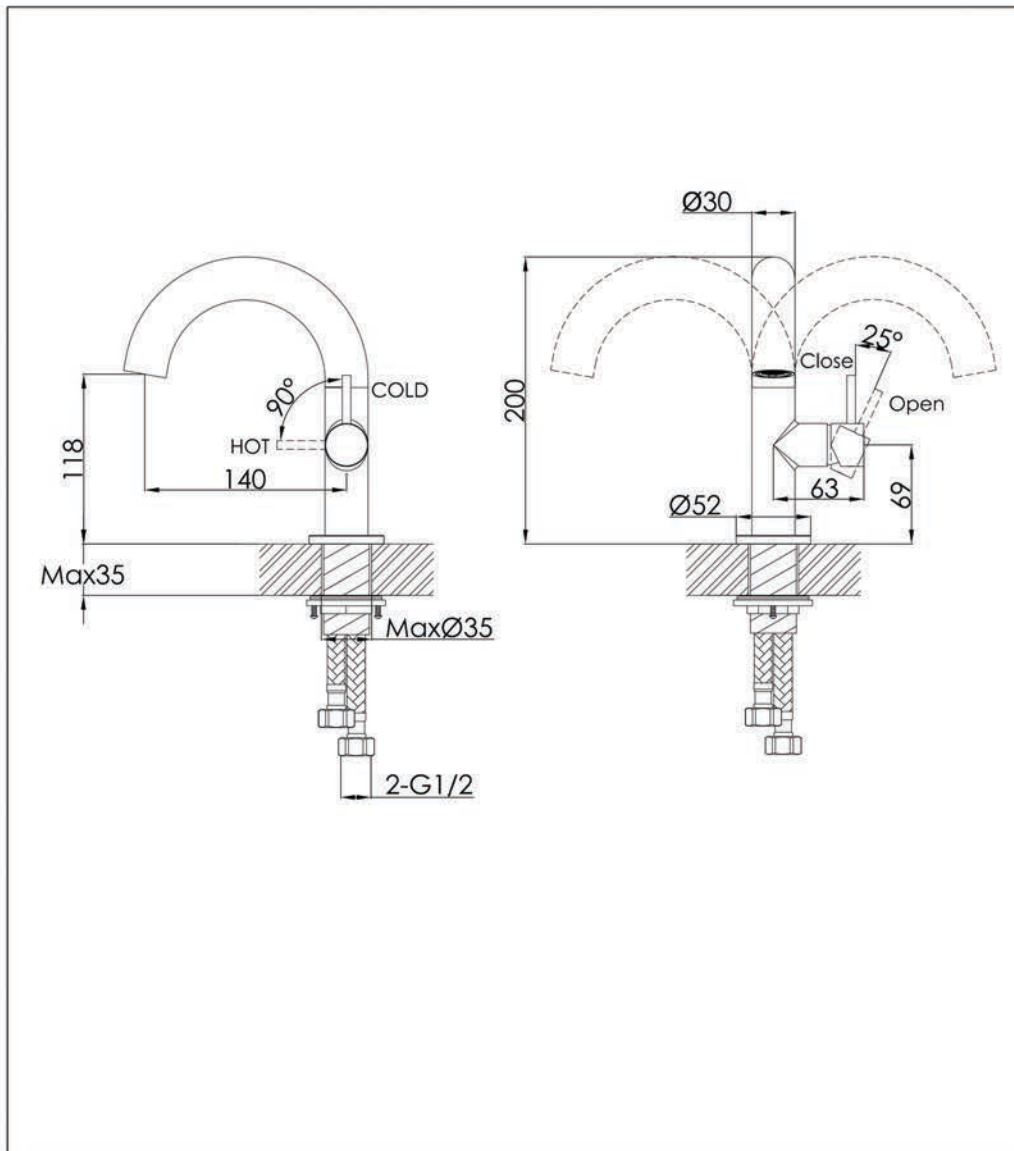

Technical Data Sheet

Product range: VOS

Product code: 28179MB, 23179BBR, 27179BBL, 21179BRZ

Finishes Available: Matt Black, Brushed Brass, Brushed Black, Brushed Bronze

Min Pressure:
MP 0.5

Approvals:
N/A

Connections:
G 1/2"

Warranty:
15 Years

Flow Rate
0.5Bar: 2.6L/min
1Bar: 3.6L/min
2Bar: 5.2L/min
3Bar: 6.4L/min