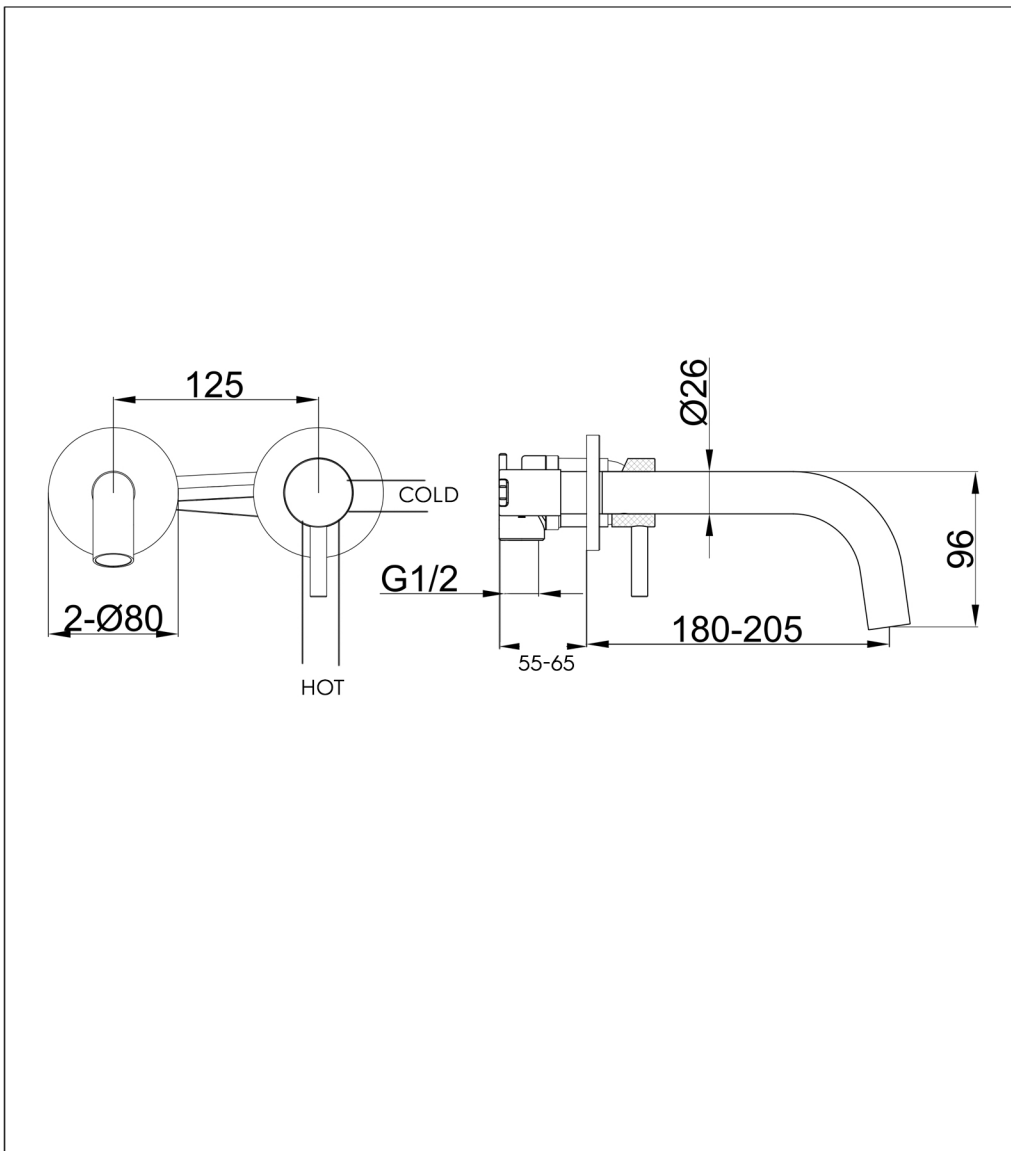

# Technical Data Sheet

Product range: VOS

Product code: 28273MBMP, 23273BBRMP, 27273BBLMP, 21273BRZMP

DH28273MBMP, DH23273BBRMP, DH27273BBLMP, DH21273BRZMP

Finishes Available: Matt Black, Brushed Brass, Brushed Black, Bronze

Min Pressure:

MP 0.5

Approvals:

WRAS

Connections:

G 1/2"

Warranty:

15 Years (5 on cartridges)

## Flow Rate

0.2Bar: 4.9L/min

0.5Bar: 5.6L/min

1Bar: 7.3L/min

2Bar: 9.7L/min

3Bar: 12.2L/min