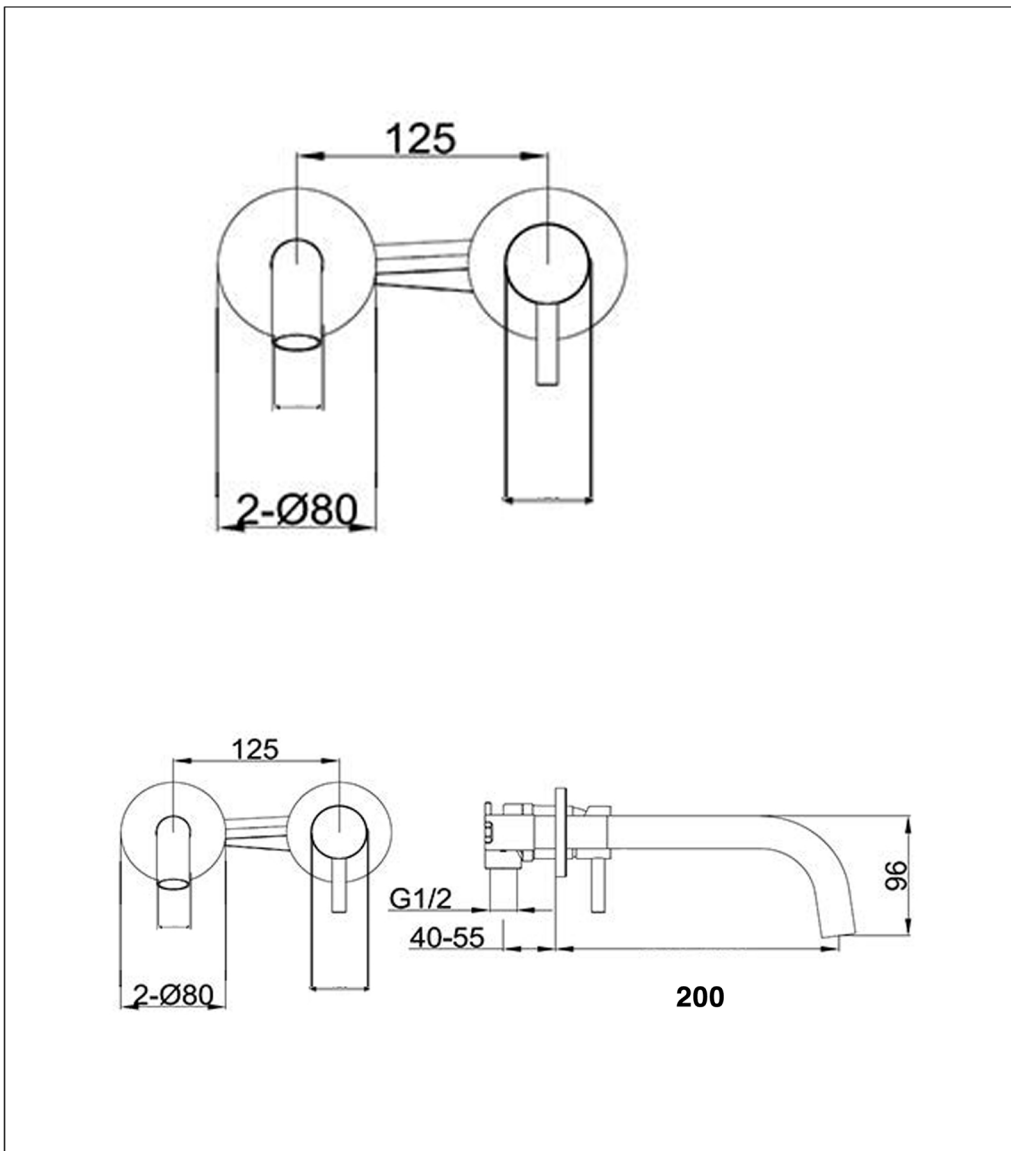

Technical Data Sheet

Product range: VOS

Product code: 28273MBMP, 23273BBRMP, 27273BBLMP, 21273BRZMP

DH28273MBMP, DH23273BBRMP, DH27273BBLMP, DH21273BRZMP

Finishes Available: Matt Black, Brushed Brass, Brushed Black, Bronze

Min Pressure:

MP 0.5

Approvals:

WRAS

Connections:

G 1/2"

Warranty:

15 Years (5 on cartridges)

Flow Rate

0.2Bar: 4.9L/min

0.5Bar: 5.6L/min

1Bar: 7.3L/min

2Bar: 9.7L/min

3Bar: 12.2L/min