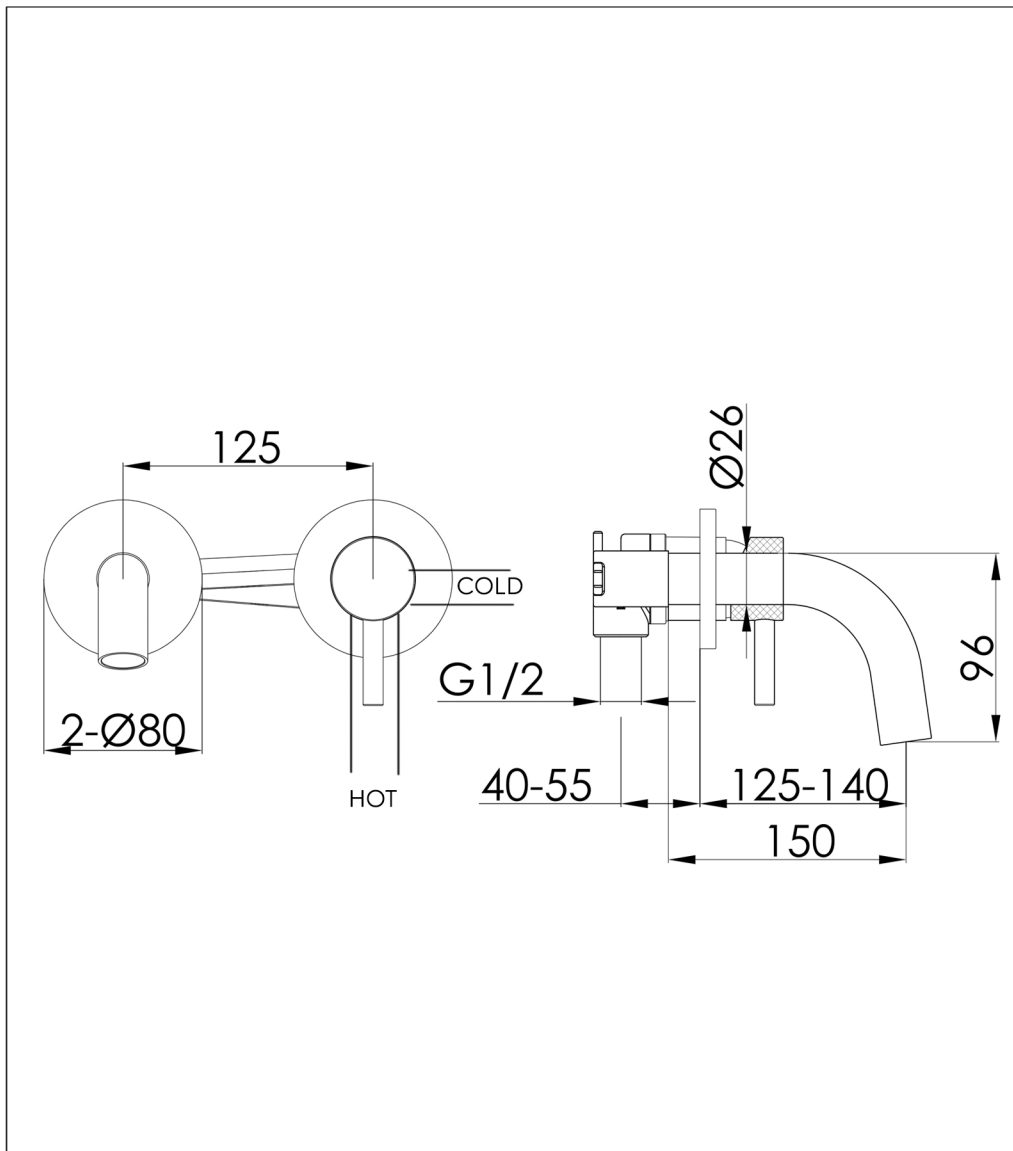

Technical Data Sheet

Product range: VOS

Product code: 28273MBSP, 23273BBRSP, 27273BBLSP

DH28273MBSP, DH23273BBRSP, DH27273BBLSP

Finishes Available: Matt Black, Brushed Brass, Brushed Black

Min Pressure:

MP 0.5

Approvals:

WRAS

Connections:

G 1/2"

Warranty:

15 Years (5 on cartridges)

Flow Rate

0.2Bar: 4.9L/min

0.5Bar: 5.6L/min

1Bar: 7.3L/min

2Bar: 9.7L/min

3Bar: 12.2L/min