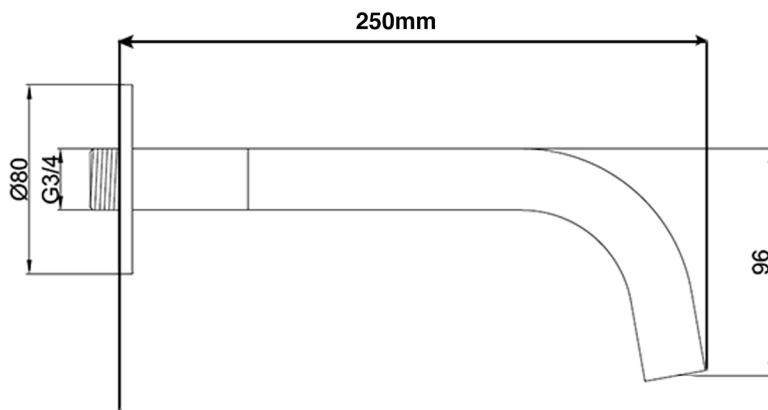

Technical Data Sheet

Product range: VOS

Product code: 28439MB, 23439BBR, 27439BBL, 21439BRZ

Finishes Available: Matt Black, Brushed Brass, Brushed Black, Bronze

Min Pressure:
MP 0.5

Approvals:
WRAS

Connections:
G 3/4"

Warranty:
15 Years (5 on cartridges)

Flow Rate

0.2Bar: 5.8L/min

0.5Bar: 6.8L/min

1Bar: 8.3L/min

2Bar: 11.5L/min

3Bar: 14L/min