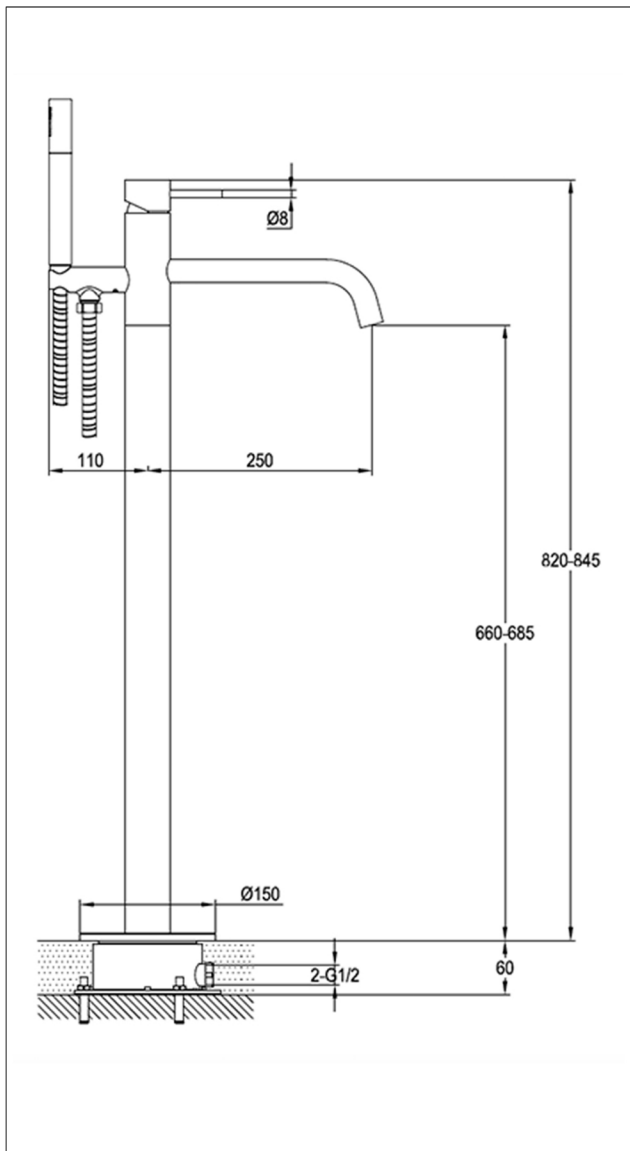

# Technical Data Sheet

Product range: VOS

Product code: 28534MB, 23534BBR, 27534BBL, 21534BRZ

DH28534MB, DH23534BBR, DH27534BBL, DH21534BRZ

Finishes Available: Matt Black, Brushed Brass, Brushed Black, Bronze

Min Pressure:

HP 1

Approvals:

N/A

Connections:

G 1/2"

Warranty:

15 Years (5 on cartridges)

## Flow Rate

Shower

0.5Bar: 7L/min

1Bar: 9.6L/min

2Bar: 13L/min

3Bar: 15.6L/min

## Flow Rate

Bath

0.5Bar: 9.8L/min

1Bar: 11.9L/min

2Bar: 15L/min

3Bar: 18.5L/min