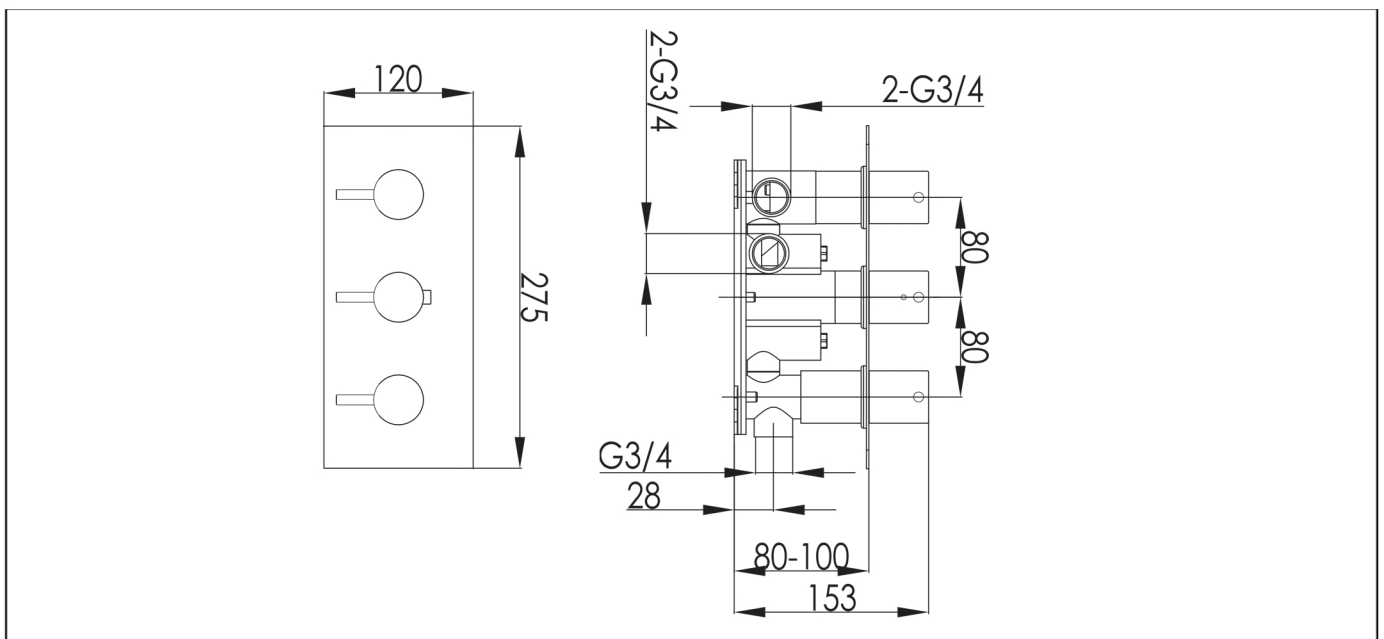

Technical Data Sheet

Product range: VOS

Product code: 28692AMB, 23692ABBR, 27692ABBL, 21692ABRZ
DH28692AMB, DH23692ABBR, DH27692ABBL

Finishes Available: Matt Black, Brushed Brass, Brushed Black, Bronze

Min Pressure:
MP 0.5

Approvals:
WRAS

Connections:
G3/4"

Warranty:
15 Years (5 on cartridges)

Flow Rate

Diverter side
0.2Bar: 8.5L/min
0.5Bar: 12L/min
1Bar: 16L/min
2Bar: 22.5L/min
3Bar: 28.5L/min

Flow Rate

On-Off side
0.2Bar: 12L/min
0.5Bar: 17L/min
1Bar: 21L/min
2Bar: 28.5L/min
3Bar: 36L/min