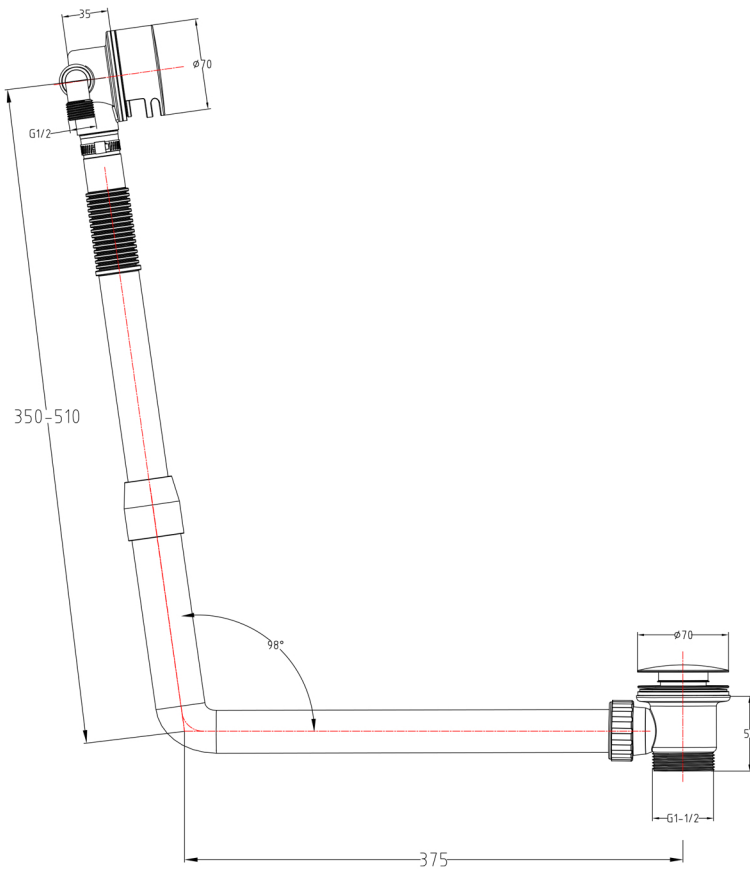

Technical Data Sheet

Product range: VOS

Product code: 28809HACCMB, 23809HACCBBR, 27809HACCBBL, 21809HACCBZR

Finishes Available: Matt Black, Brushed Brass, Brushed Black, Brushed Bronze

Warranty:

2 Years

Approvals:

N/A

Connections:

G 1/2"

Flow Rate

Drain

66.85 L/M

Overflow

33.79 L/M