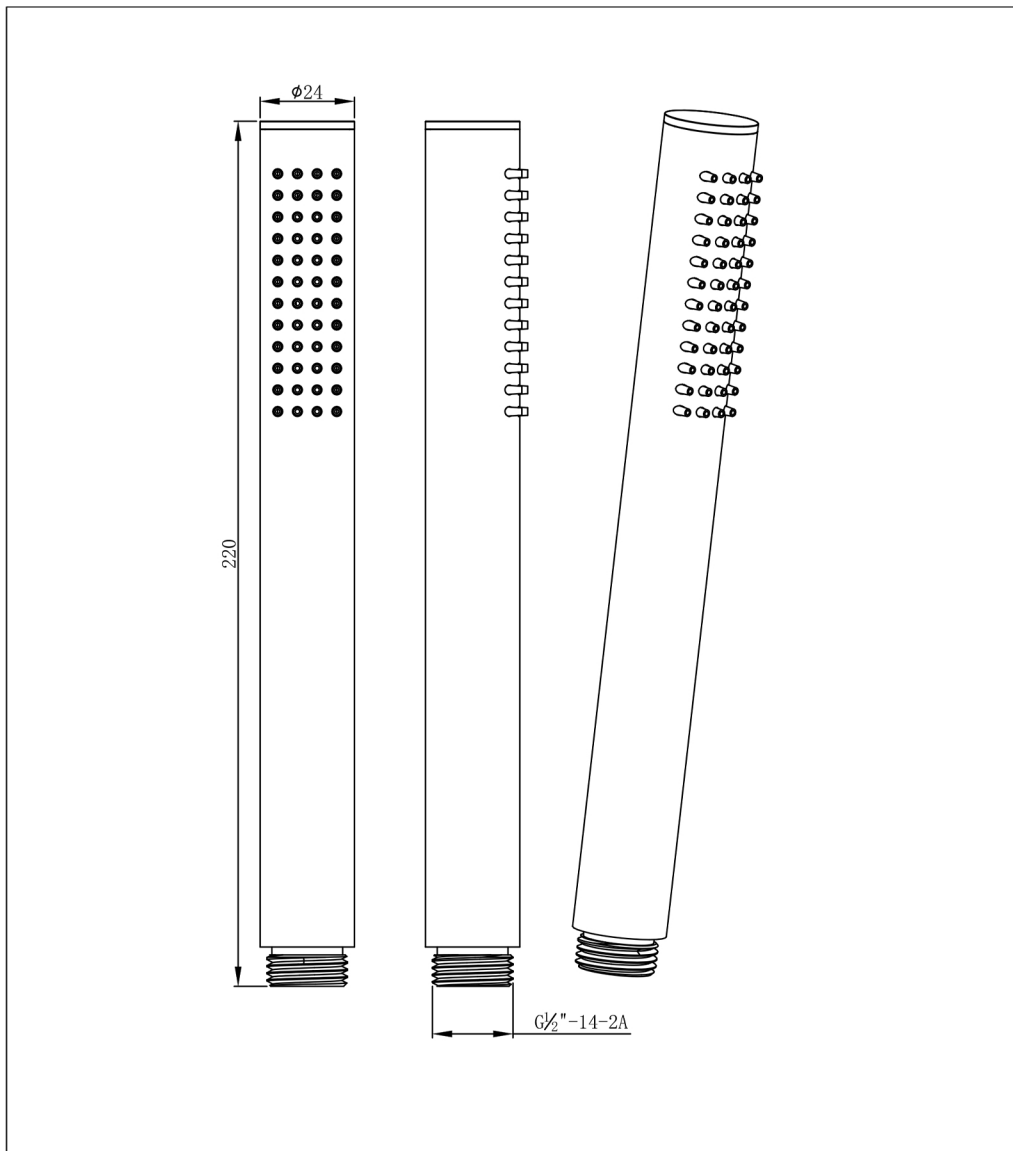

# Technical Data Sheet

Product range: VOS

Product code: 28930MB, 23930BBR, 27930BBL

Finishes Available: Matt Black, Brushed Brass, Brushed Black

Min Pressure:

LP 0.2

Approvals:

N/A

Connections:

G 1/2"

Warranty:

15 Years

## Flow Rate

0.2Bar: 5.35 L/min

0.5Bar: 7.65 L/min

1Bar: 12.2 L/min

2Bar: 18.7L/min

3Bar: 25 L/min