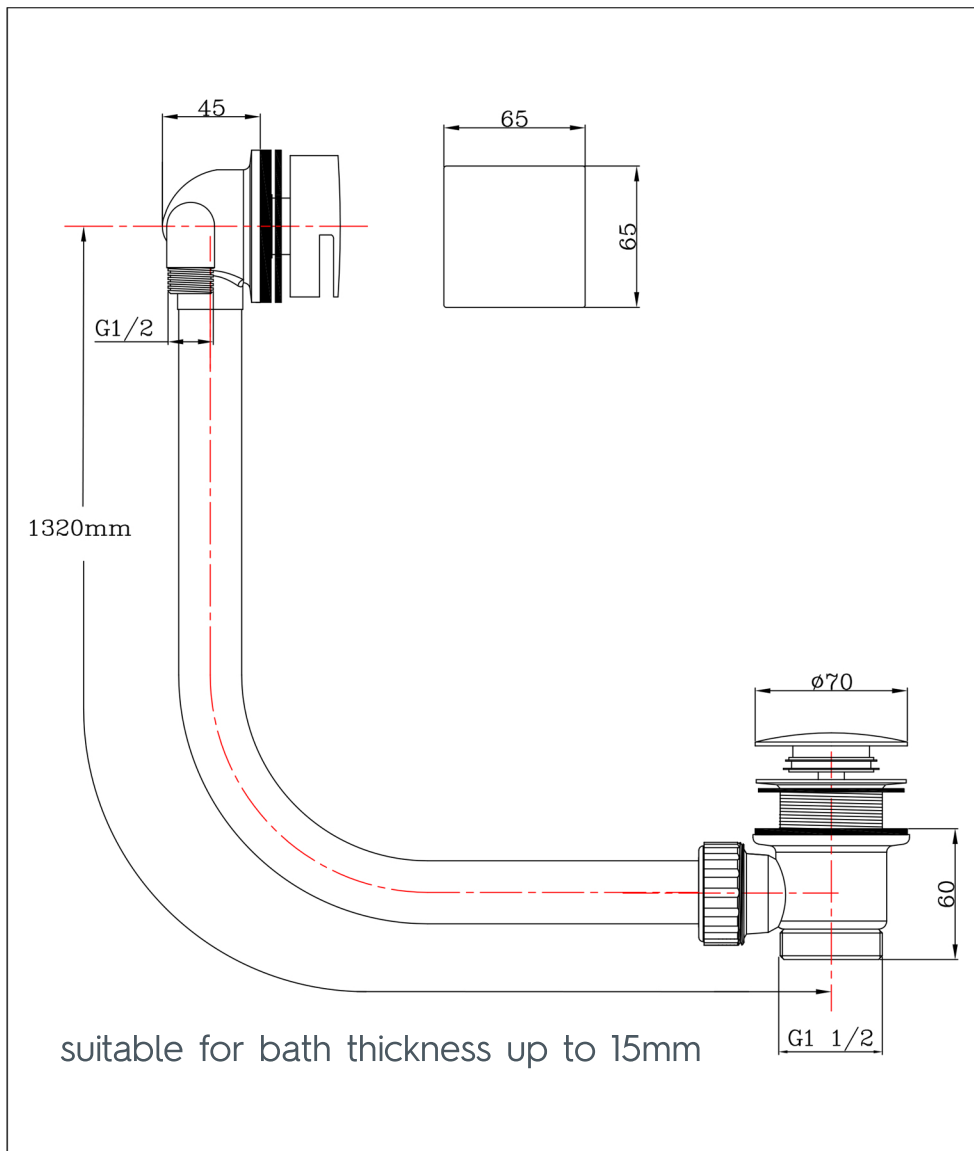

# Technical Data Sheet

Product range: HIX

Product code: 32809HACC -33809HACCBBR-37809HACCBBL-38809HACCMB

Finishes Available: Matt Black, Brushed Brass, Brushed Black, Chrome

Min Pressure:

N/A

Approvals:

WRAS

Connections:

$G1/2$ "

Warranty:

2 Years