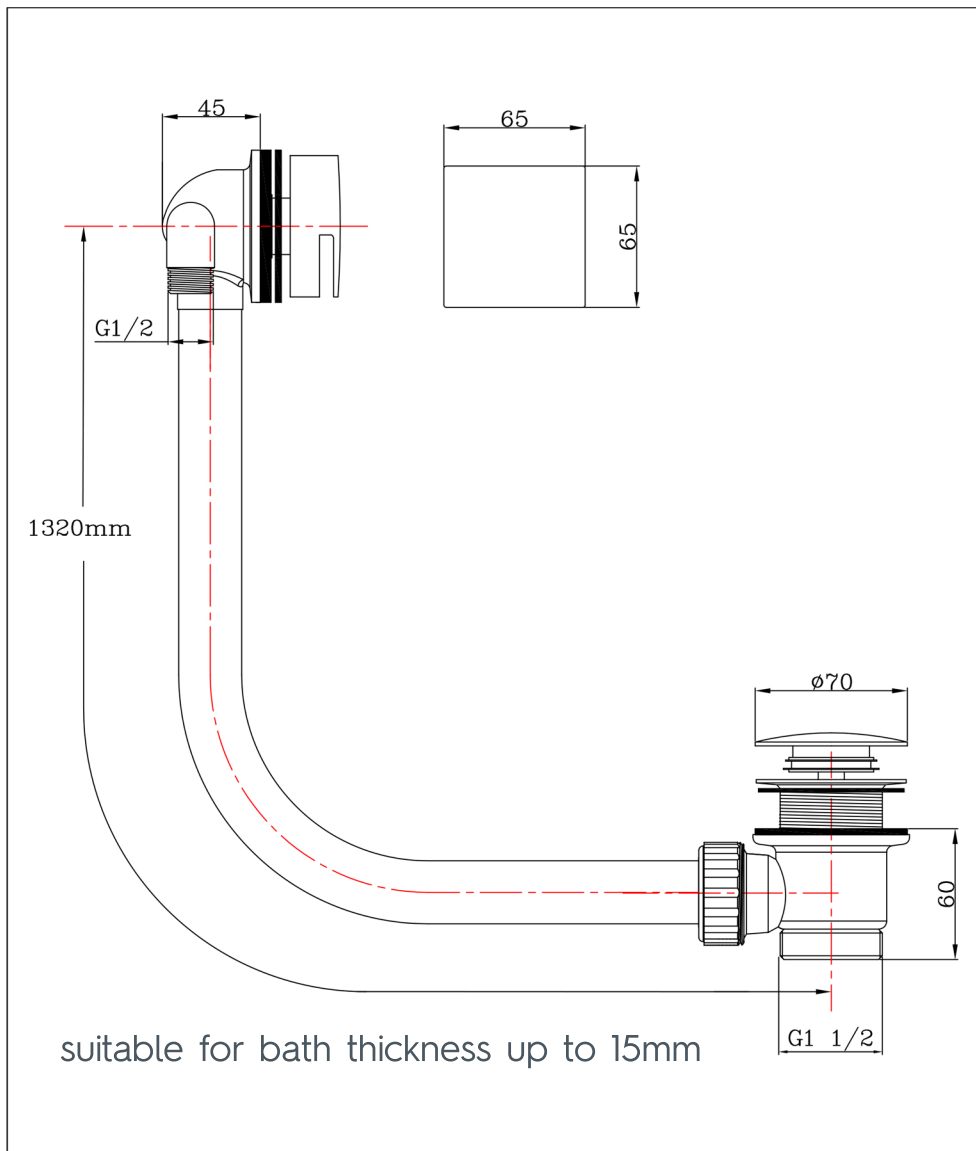

Technical Data Sheet

Product range: HIX

Product code: 32809HACC -33809HACCBBR-37809HACCBBL-38809HACCMB

Finishes Available: Matt Black, Brushed Brass, Brushed Black, Chrome

Min Pressure:

N/A

Approvals:

WRAS

Connections:

G1/2"

Warranty:

15 Years