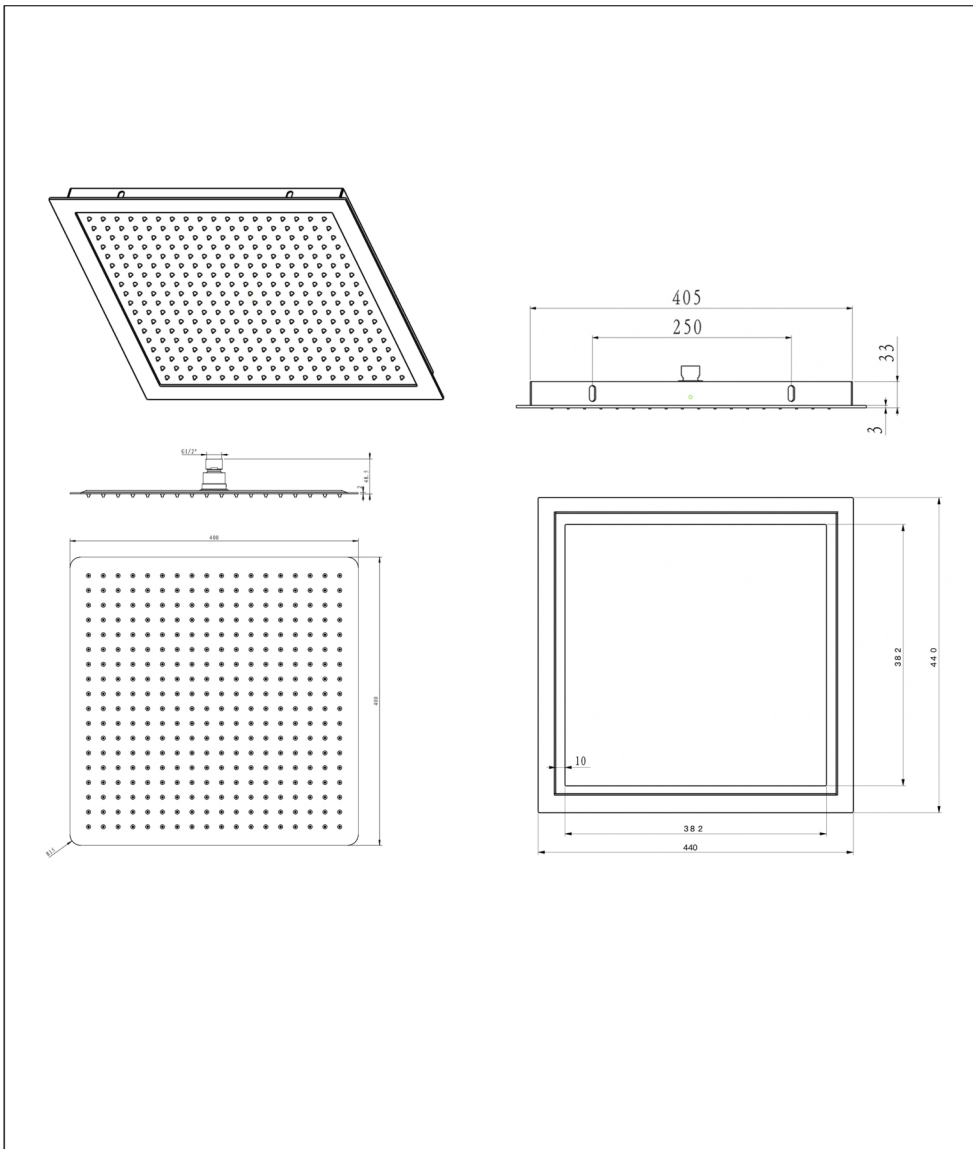

Technical Data Sheet

Product range: HIX

Product code: 33CM400BBR

Finishes Available: Brushed Brass

Min Pressure:

HP1

Approvals:

N/A