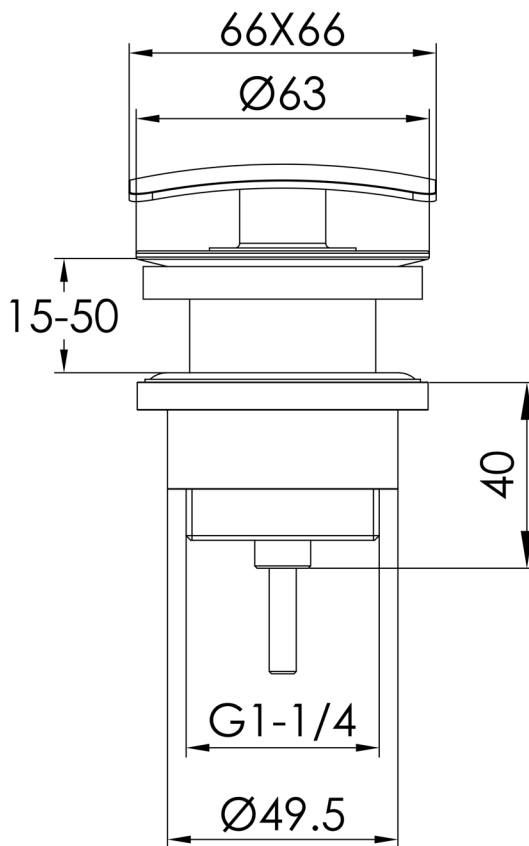

Technical Data Sheet

Product range: HIX

Product code: 38709SUNMB, 33709SUNBBR, 37709SUNBBL, 32709SUN

Finishes Available: Matt Black, Brushed Brass, Brushed Black, Chrome

Min Pressure:

N/A

Approvals:

N/A

Connections:

G1/4"

Warranty:

2 Years