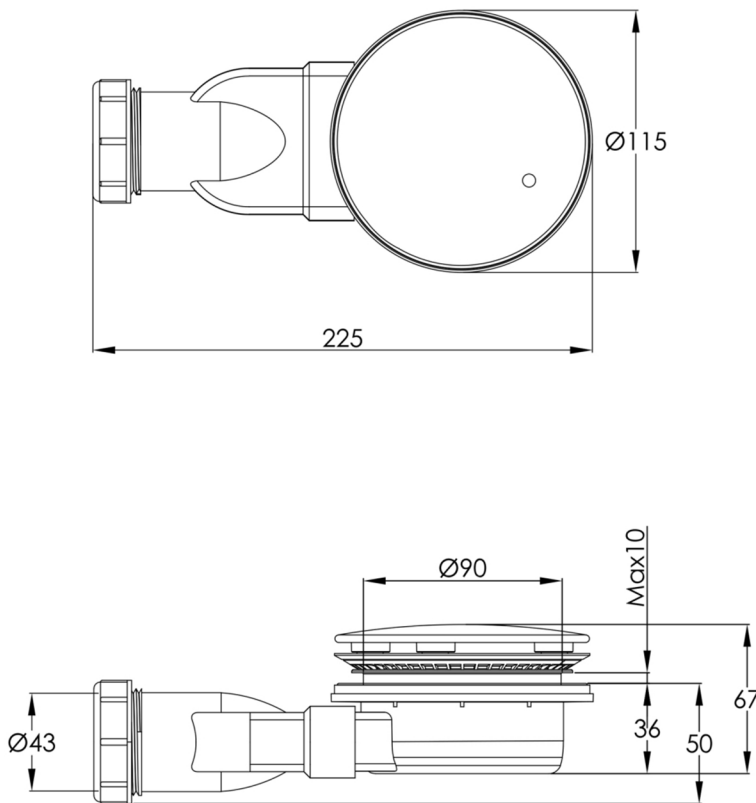

Technical Data Sheet

Product range: Bath Waste

Product code: 502

Finishes Available: Chrome

Min Pressure:

N/A

Approvals:

N/A

Connections:

G 1/2"

Warranty:

15 Years (5 on cartridges)