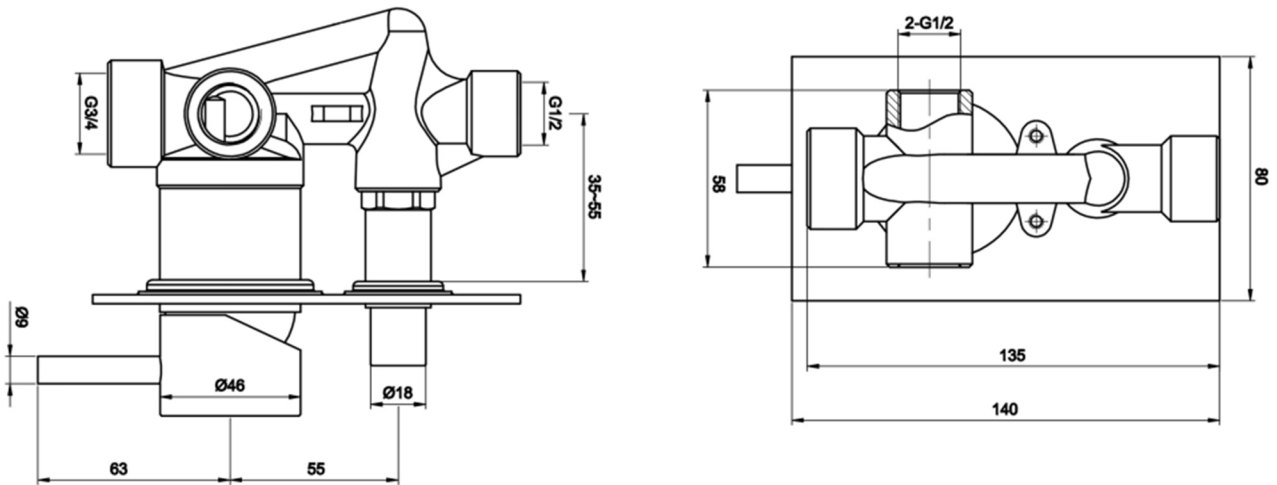

Technical Data Sheet

Product range: FLORENCE

Product code: 55075

Finishes Available: Chrome

Min Pressure:
HP1

Approvals:
N/A

Connections:
G 1/2" G3/4"

Warranty:
15 Years (5 on cartridges)

Flow Rate

Shower
0.5Bar: 7.2L/min
1Bar: 10.2L/min
2Bar: 15L/min
3Bar: 18.3L/min

Flow Rate

Bath
0.5Bar: 10.9L/min
1Bar: 13.3L/min
2Bar: 18L/min
3Bar: 21L/min