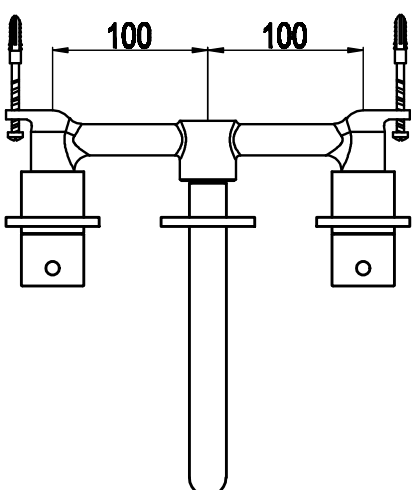

Two-handle wall basin mixer

Art NO:55089A

Installation

Technique drawing

Explosion drawing