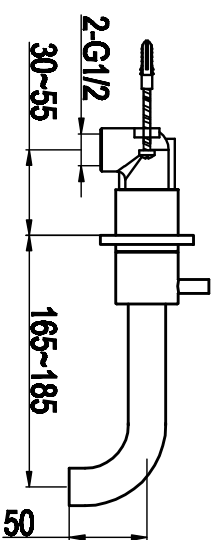

Two-handle wall basin mixer

Art NO:55089A

Installation

Technique drawing

Explosion drawing