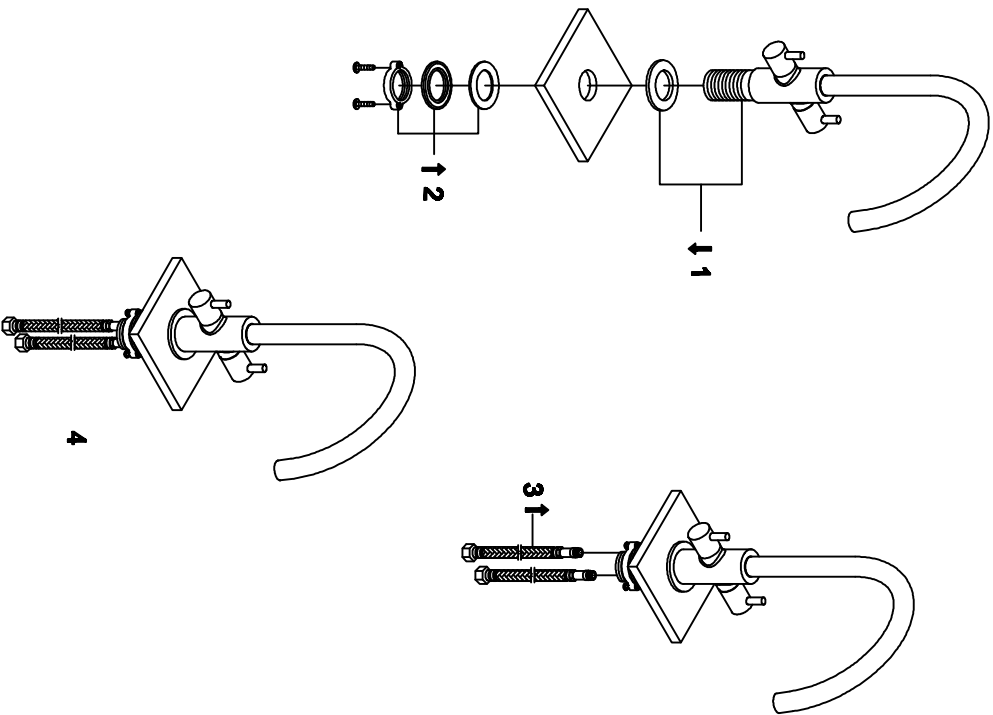

# Single lever mono sink mixer

Art NO:55181

## Installation

## Technique drawing

## Explosion drawing