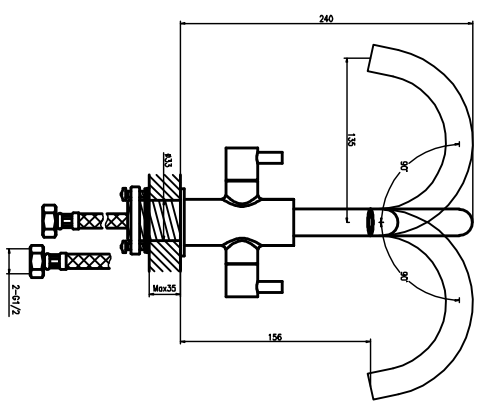

# Single lever mono sink mixer

Art NO:55181

## Technique drawing

## Explosion drawing