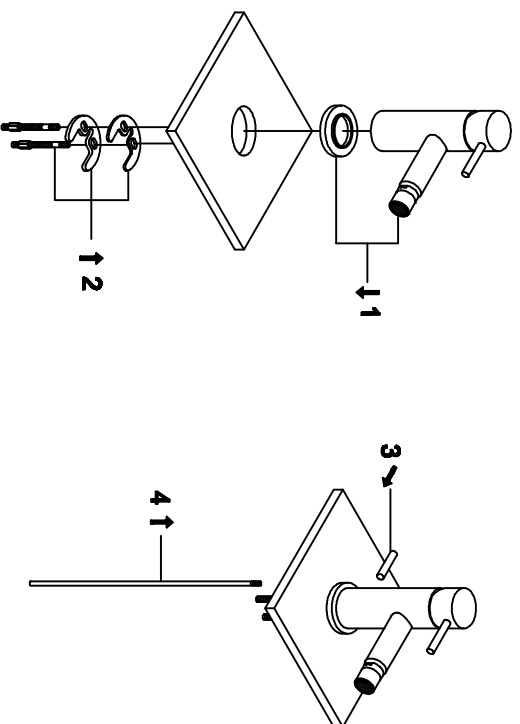

Single lever extended mono basin mixer

Art NO:55213

Installation

Technique drawing

Explosion drawing