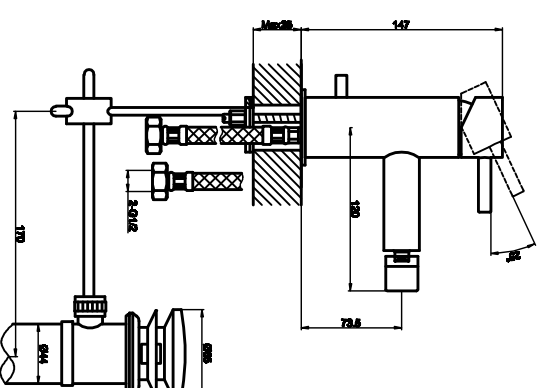

Single lever extended mono basin mixer

Art NO:55213

Installation

Technique drawing

Explosion drawing