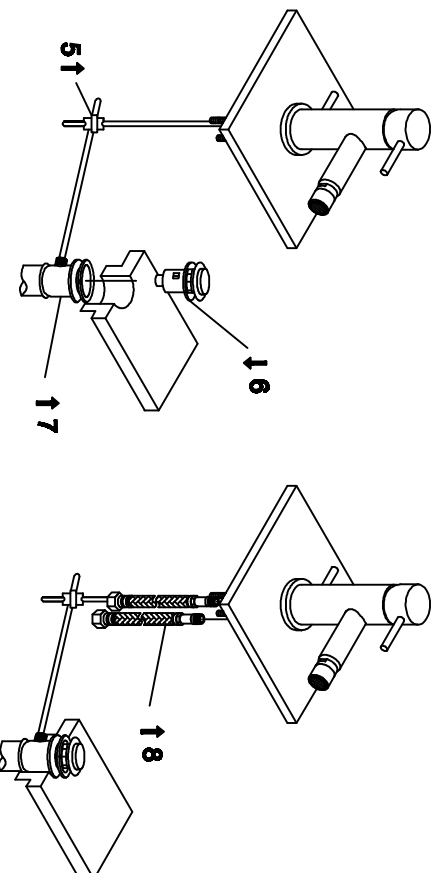

Single lever extended mono basin mixer

Art NO:55213

Installation

Technique drawing

Explosion drawing