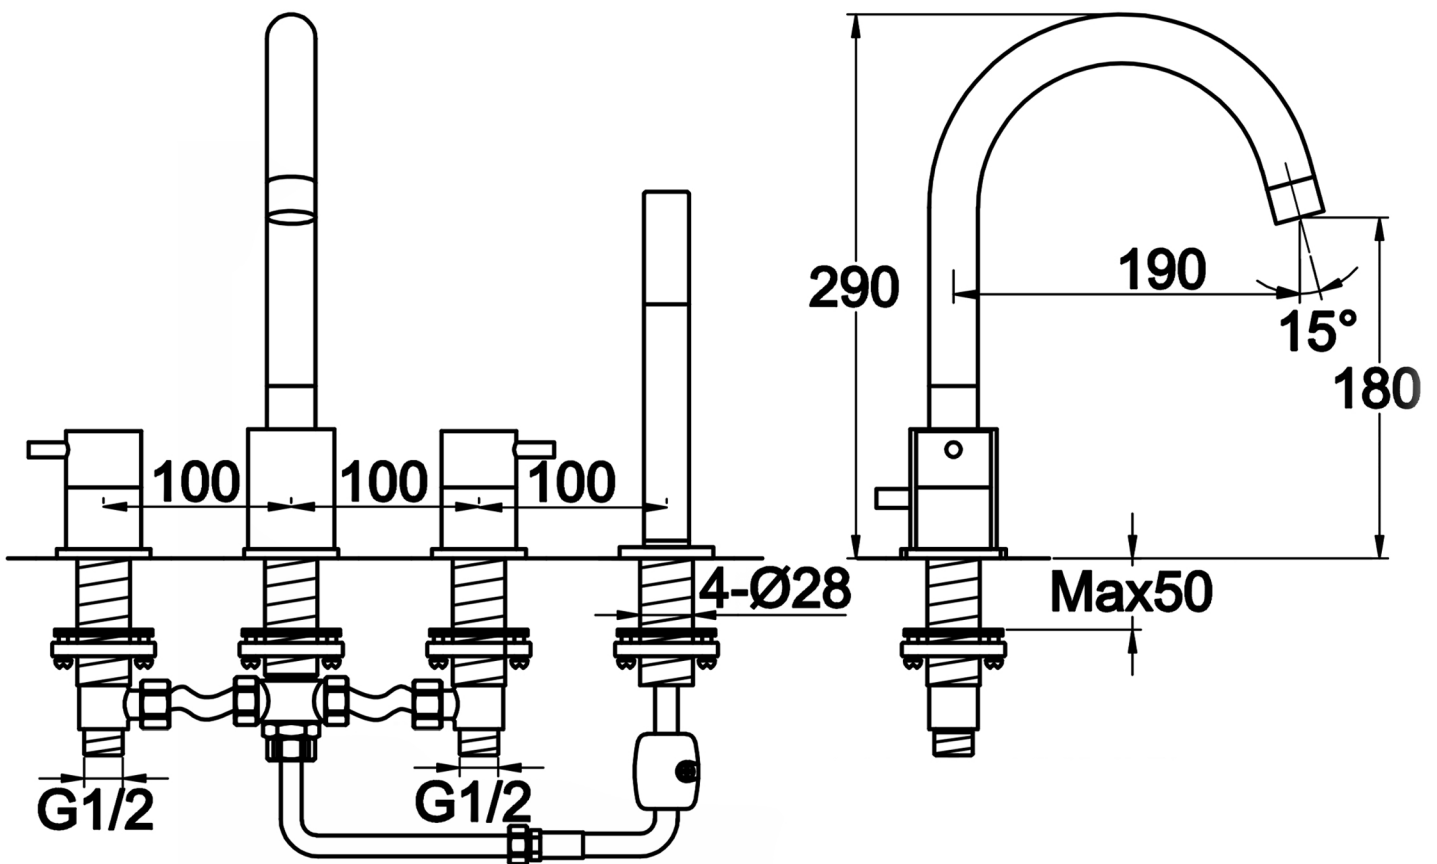

Technical Drawing

Product code: 552277

Product range: Florence

Flexi Pipe Fitting