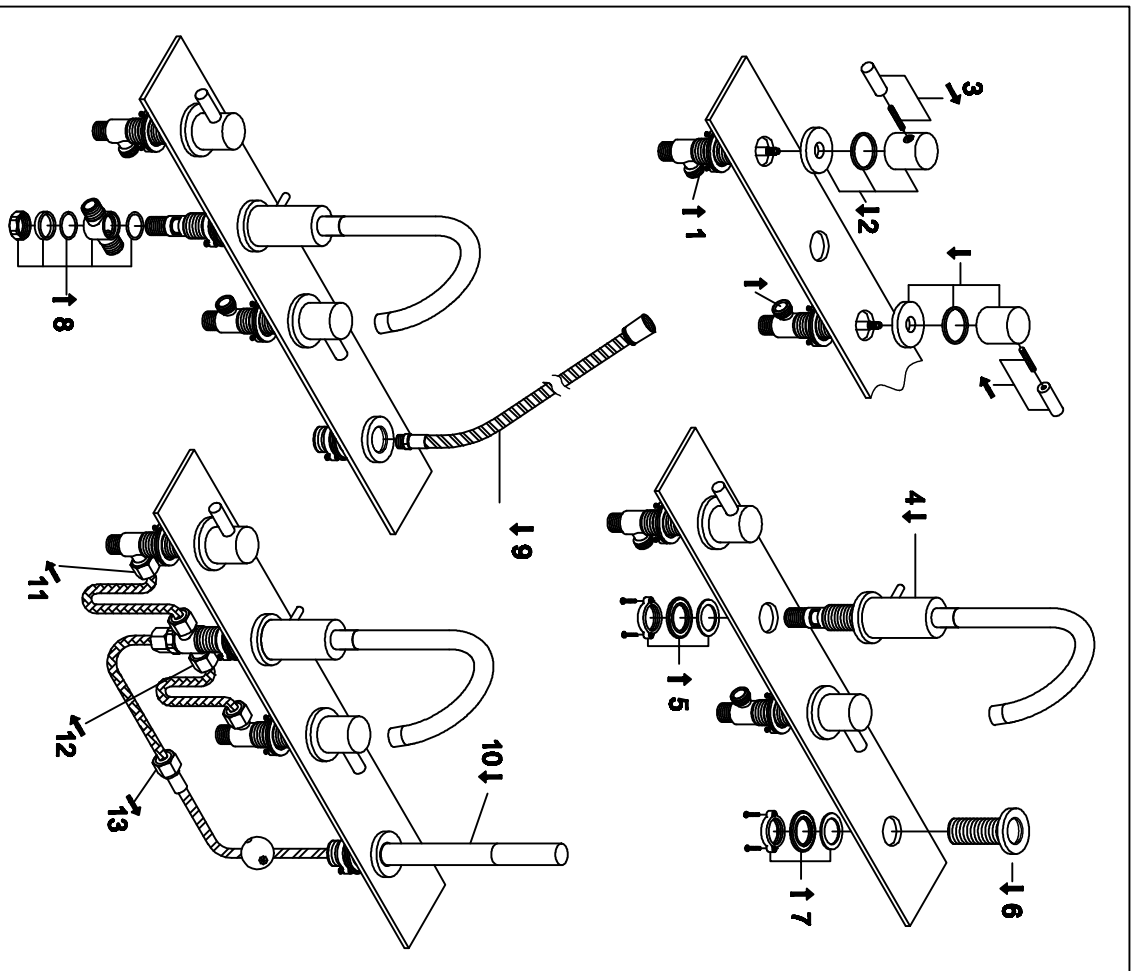

4-hole deck bath/shower mixer

Art NO:55277

Installation

Technique drawing

Explosion drawing