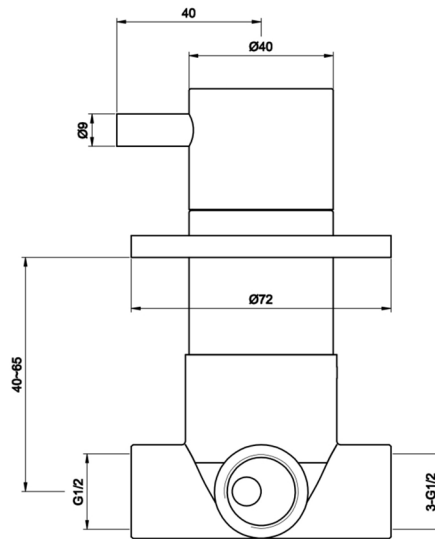

# Technical Data Sheet

Product range: FLORENCE

Product code: 55421/55423

Finishes Available: Chrome

**Min Pressure:**

HP1

**Approvals:**

N/A

## Flow Rate

Shower

0.5Bar: 9L/min

1Bar: 10.5L/min

2Bar: 14.3L/min

3Bar: 19L/min

## Flow Rate

Bath

0.5Bar: 8.5L/min

1Bar: 10L/min

2Bar: 13.3L/min

3Bar: 17L/min