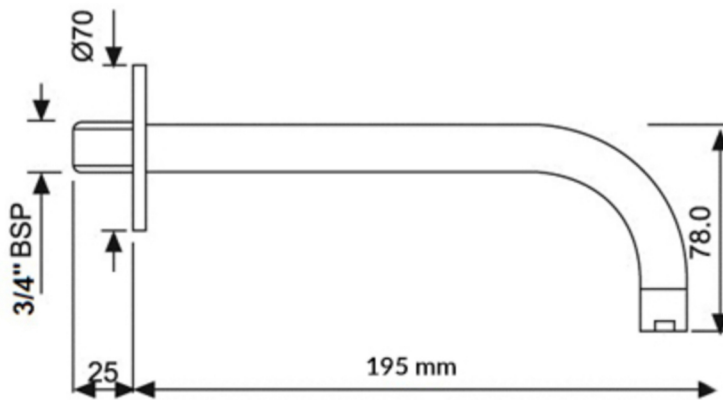

# Technical Data Sheet

Product range: FLORENCE

Product code: 55439

Finishes Available: Chrome

Min Pressure:

N/A

Approvals:

N/A

Connections:

Warranty:

15 Years

Flow Rate