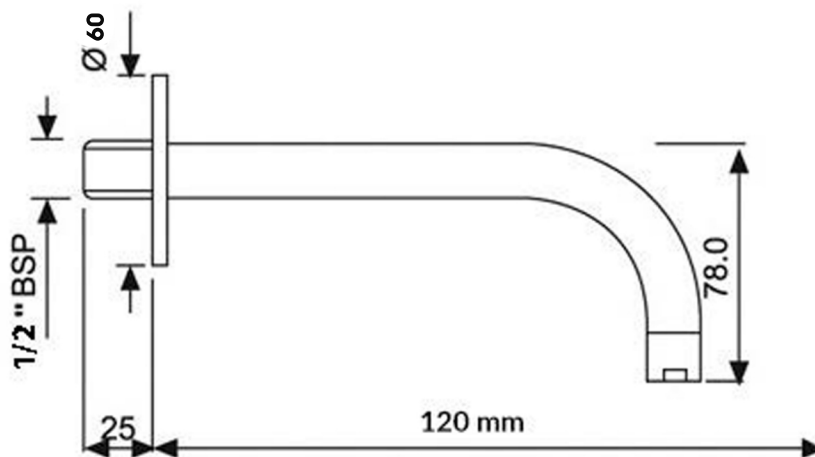

# Technical Data Sheet

Product range: FLORENCE

Product code: 55443

Finishes Available: Chrome

Min Pressure:

N/A

Approvals:

N/A